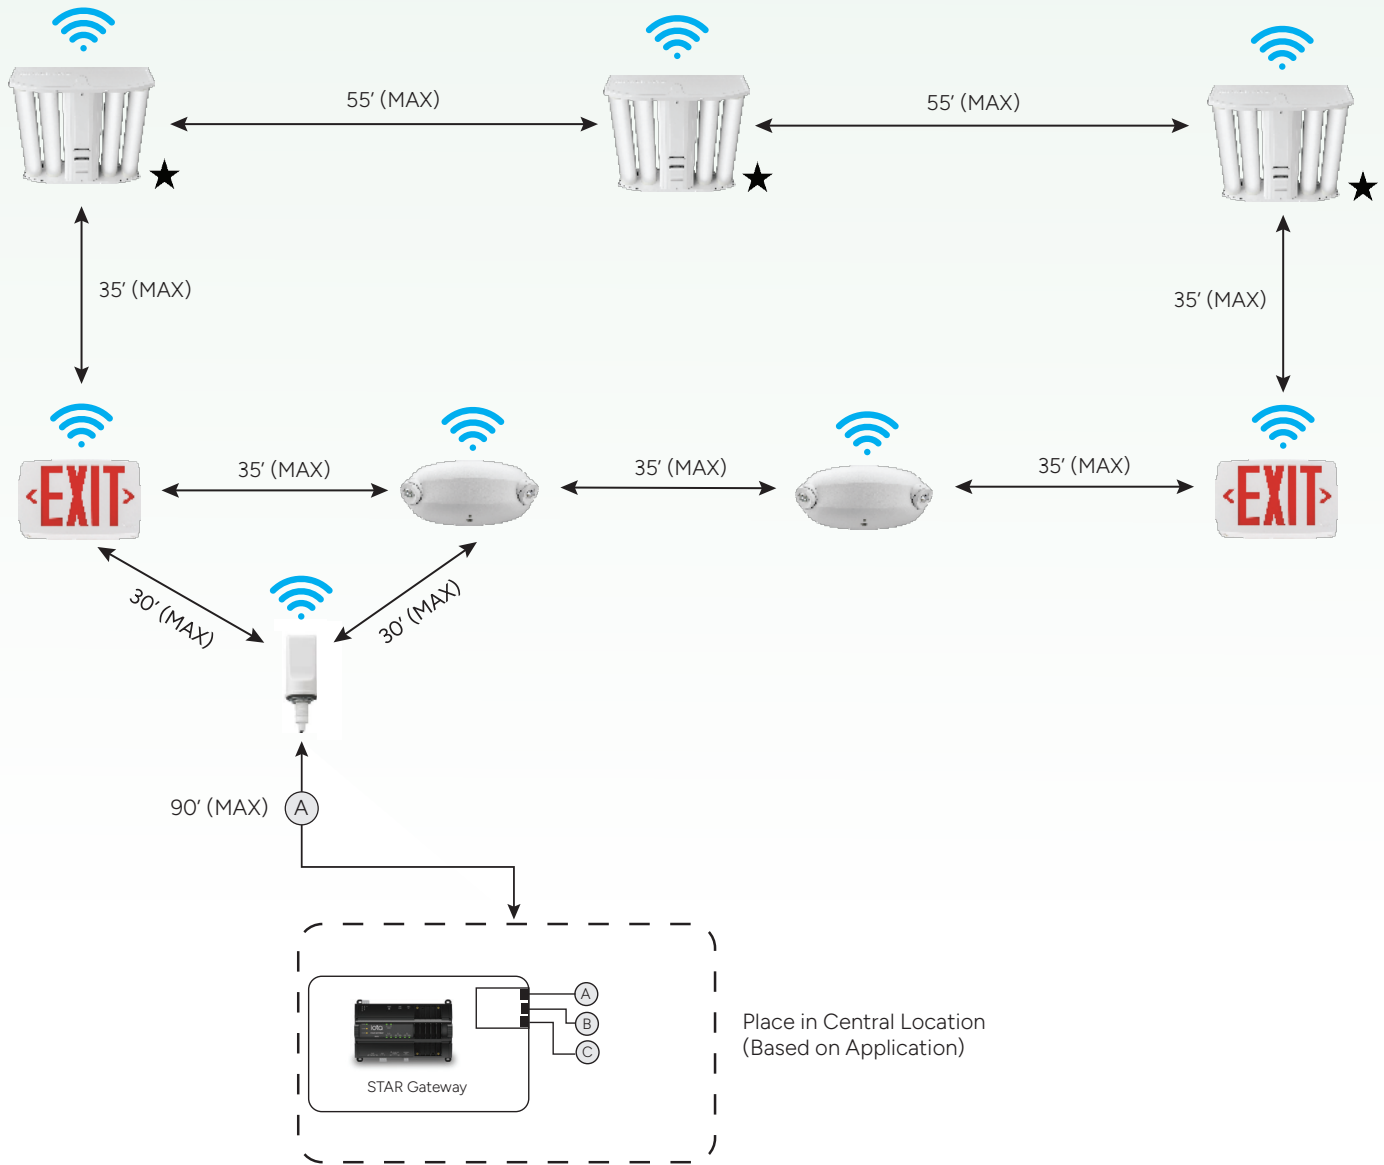

The diagram is split into two panels. The left panel, titled 'MOBILE STAR', shows a person in a green plaid shirt holding a smartphone in a room with an emergency light and an exit sign. The right panel, titled 'CONNECTED STAR', shows a person in a green plaid shirt holding a smartphone with an email icon, standing in front of a building with an exit sign, an emergency light, and a STAR Gateway device. Below the panels are two green boxes with white text: 'For small scale applications' and 'For large scale applications'.

MOBILE STAR

CONNECTED STAR

For small scale applications

For large scale applications

Engineered for Typical Emergency Product Spacing

- Up to 25' spacing between floors
- Up to 35' spacing between walls
- Up to 55' line of sight for open areas
- One STAR Gateway can cover an entire multi-level building (up to 2000 devices)
 - Up to 30' spacing between the STAR Gateway and first two adjacent fixtures
 - Antenna comes with 90' extension cable

Designed for applications such as:

Schools
Offices
Warehouses
and more...

COMMERCIAL OFFICE

WIRE LEGEND:					
	USB Cable	Line Voltage	Ethernet Cable	Wireless Signal	Emergency Driver Enabled with STAR

WAREHOUSE

WIRE LEGEND:

FIND PRODUCTS ENABLED WITH STAR

Life Safety Equipment

Exit signs and emergency units enabled with STAR

Field Installable Drivers

10W or 20W emergency drivers that can be ordered separately and installed with or without Class 2 luminaires