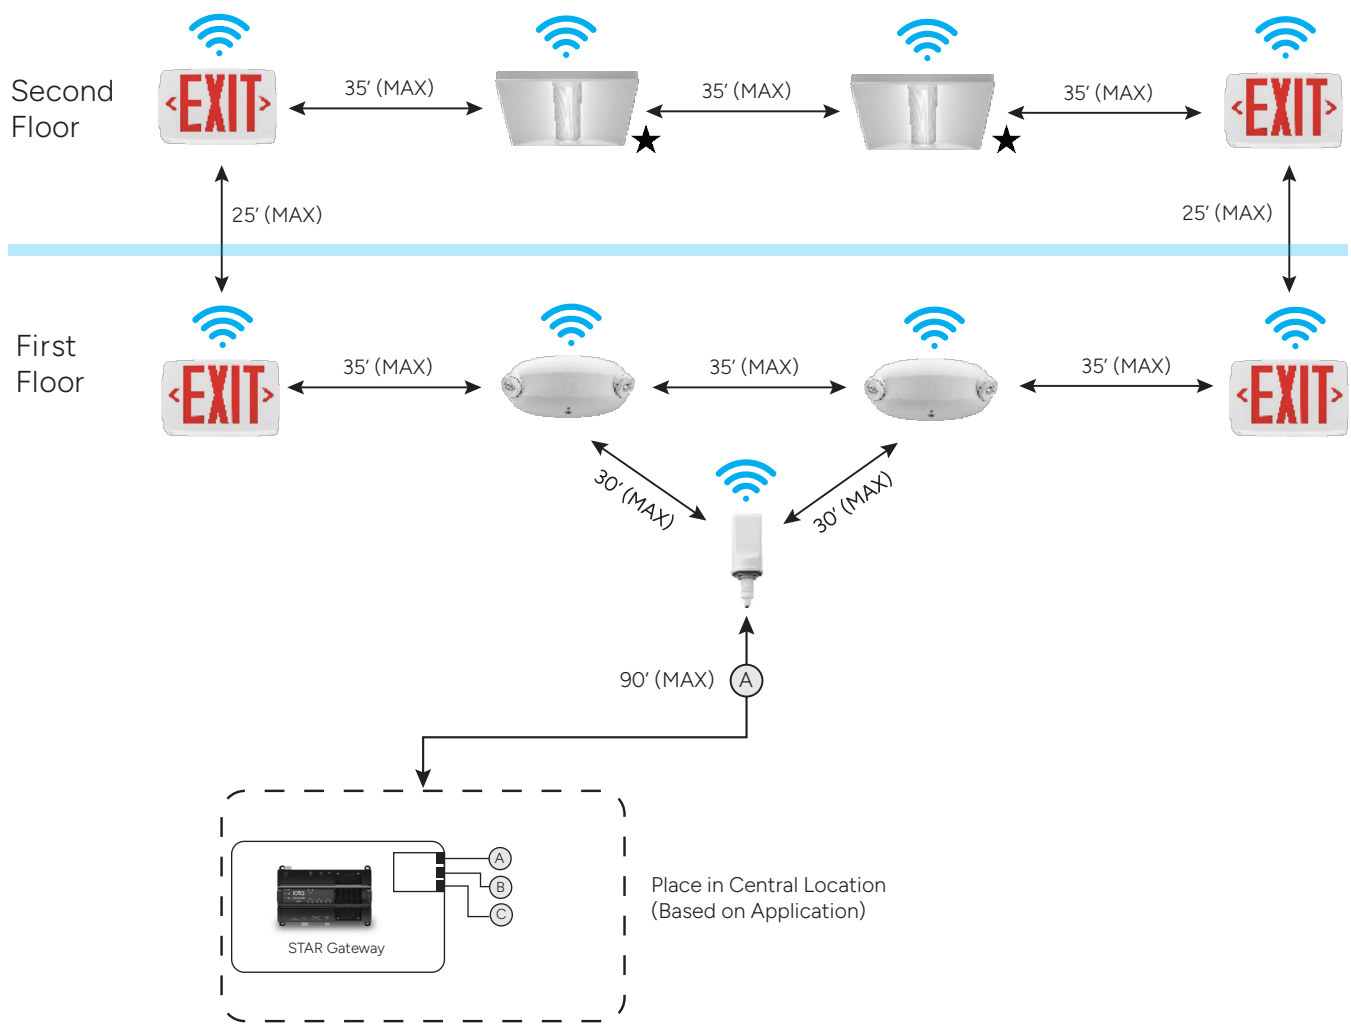

Engineered for Typical Emergency Product Spacing

- Up to 25' spacing between floors
- Up to 35' spacing between walls
- Up to 55' line of sight for open areas
- One STAR Gateway can cover an entire multi-level building (up to 2000 devices)
  - Up to 30' spacing between the STAR Gateway and first two adjacent fixtures
  - Antenna comes with 90' extension cable

Designed for applications such as:

Schools
Offices
Warehouses
and more...

COMMERCIAL OFFICE

WIRE LEGEND:					
	USB Cable	Line Voltage	Ethernet Cable	Wireless Signal	Emergency Driver Enabled with STAR