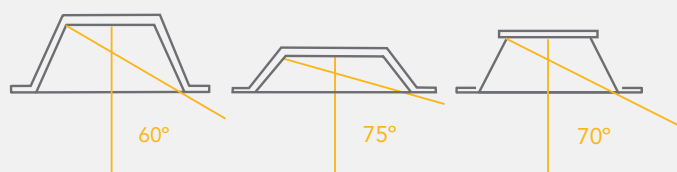

Aculux initia™

Competing Brands

Visual Cutoff