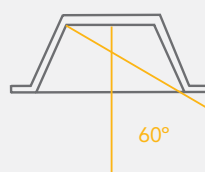

Competing Brands