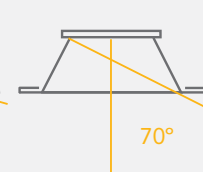

Competing Brands