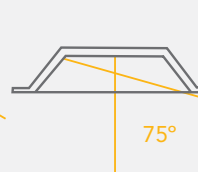

Competing Brands