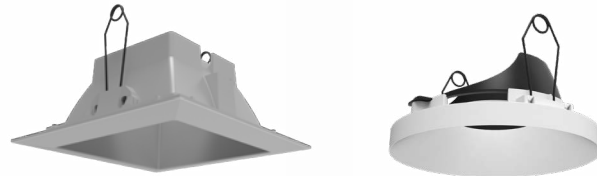

### Field-Interchangeable Optics

Available with field interchangeable optics in four beam spreads.

### Optical Accessories

Accepts up to 2 beam control lenses or filters.

## Quiet Ceilings that Inspire

Aculux initia is the ideal solution when ceiling brightness and glare control cannot be compromised. With 45 degree visual cutoff, Aculux initia is the only affordable precision recessed luminaire that delivers a truly quiet ceiling.