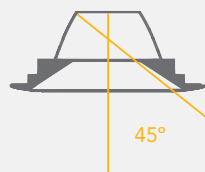

Aculux initia™