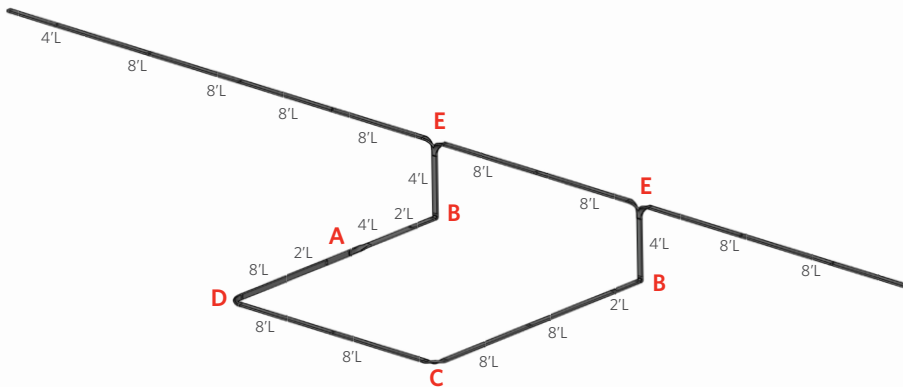

## A sample layout

Use all three linear run sizes and five transitions to achieve this look.

A

Straight Twist

B

Mini Curve 90

C

Banked Curve

## A sample layout

Use the 4-foot linear run and two transitions to achieve this look.

A

Straight Twist

B

Banked Curve

For more ideas explore:

[PeerlessLighting.com/Renna](https://www.peerlesslighting.com/Renna)