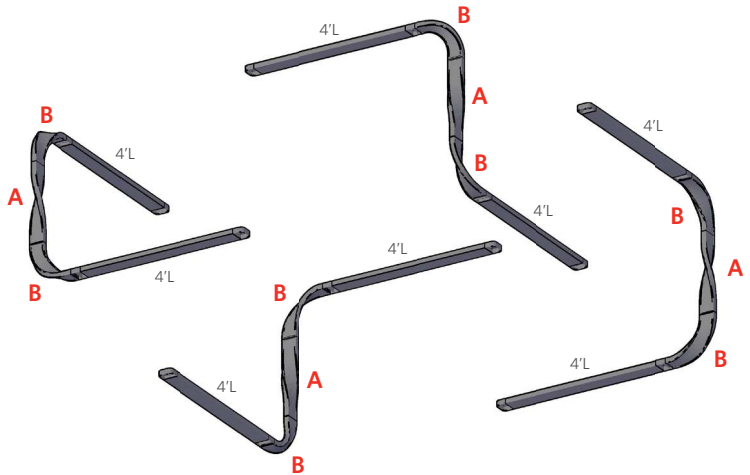

## A sample layout

Use all three linear run sizes and five transitions to achieve this look.

A

Straight Twist

B

Mini Curve 90

C

Banked Curve

## A sample layout

Use the 4-foot linear run and two transitions to achieve this look.

A

Straight Twist

B

Banked Curve

For more ideas explore:

[PeerlessLighting.com/Renna](https://www.peerlesslighting.com/Renna)