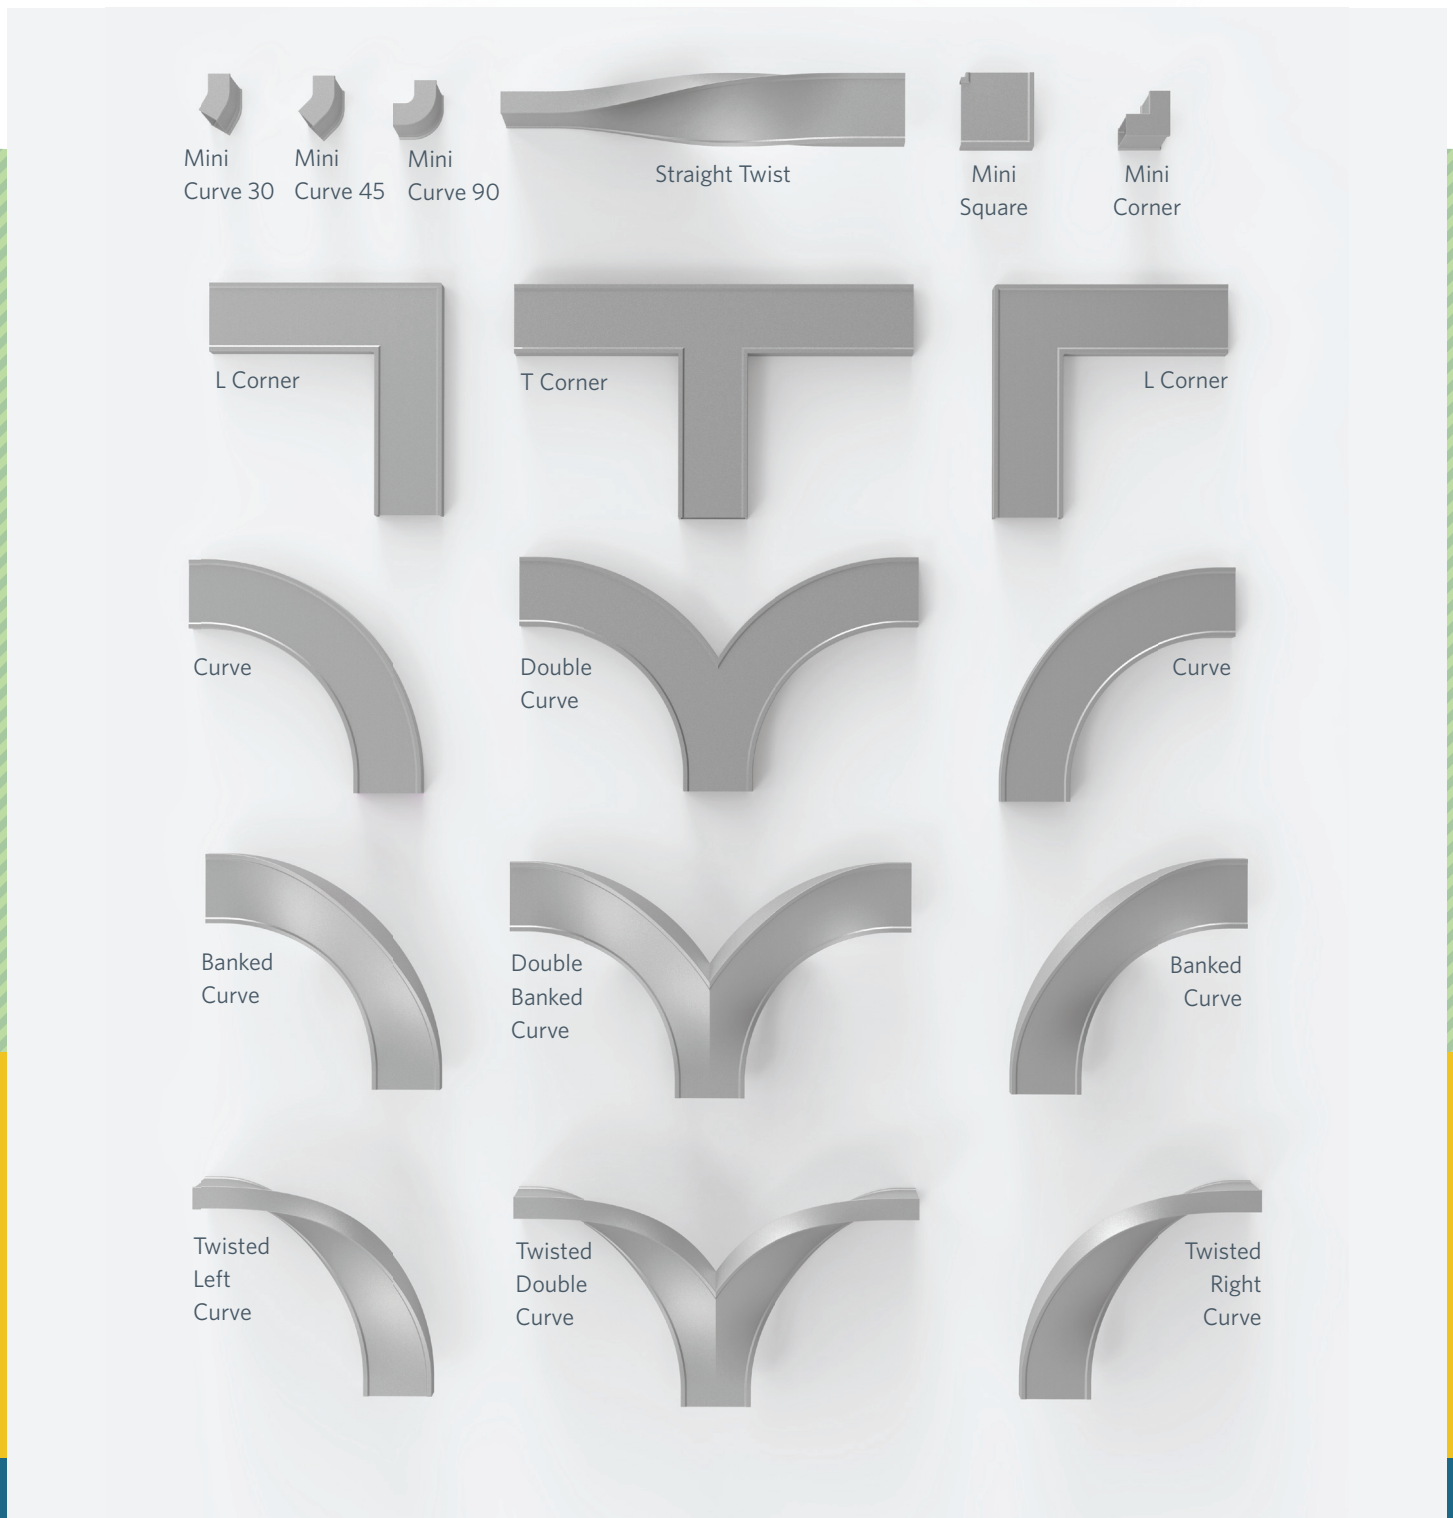

Renna™ Transitions

Mix and match transitions and run lengths to create one-of-a-kind designs.

Explore great lighting with Peerless Renna at PeerlessLighting.com/Renna

Renna™ Transitions

Easily find the transition shape and size that helps complete your design.