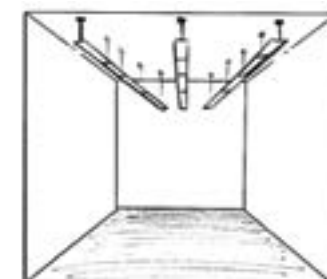

MODULUS

-Power drop for up to every 32'
-Highlight the drops
-3 drops for 96'