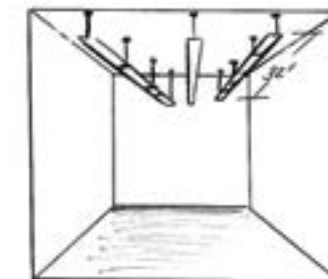

TRADITIONAL

-Power drops every 8'
-Highlight the drops
-12 drops for 96'