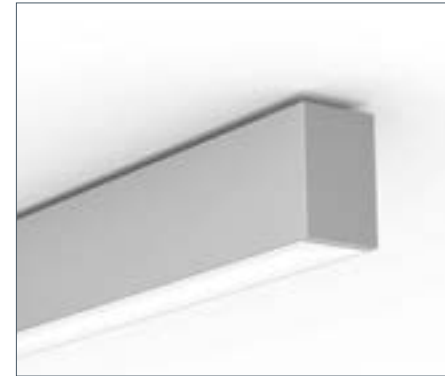

SURFACE

In its Surface form, SLOT 1 provides Direct distribution.