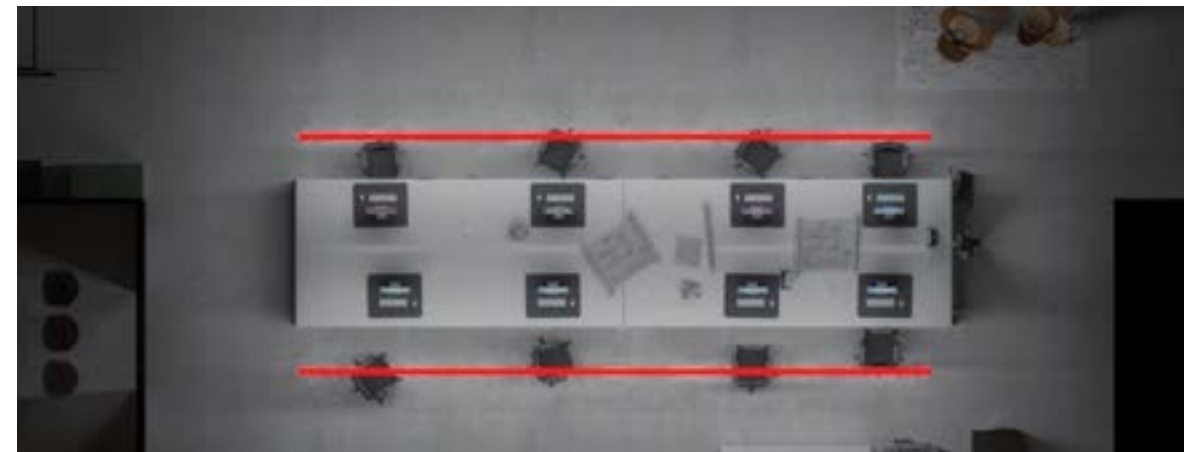

SLOT 1 Pendant Direct with flush lens.

Traditional emergency layout that only lights the path of egress and exits from the building, which meet the minimum safety requirements.

Emergency layout with Modulus allows for a more balanced approach to emergency lighting, with the ability to specify all or multiple lit sections for a more uniform distribution.