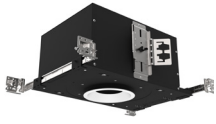

AX4 Series

New Construction

Non-ICAT | ICAT | CP