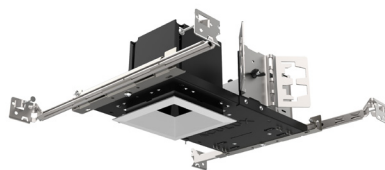

Initia™

Affordable, yet elegant... Initia is the only value architectural grade recessed family that delivers truly quiet ceilings.