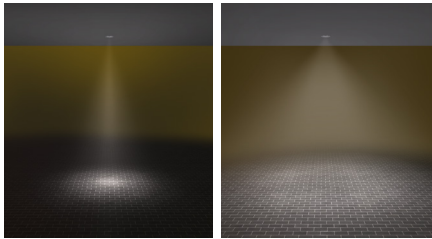

Spot On! Precision Optics

Now available with 11 smooth, striation free optical distributions. Use the high center-beam distributions for high contrast accent applications or utilize the wide batwing distribution for uniform general illumination. The wide batwing distribution provides 1.1 S:MH, equivalent to 80° distributions from competitors, without sacrificing visual cutoff.

Exceptional Glare Control

AX series delivers exceptionally quiet ceilings by employing an industry best 45° visual cutoff to source and source image, regardless of distribution or trim specified.

Acu-Aim™ Precision Aiming

Tru-Line™ Precision Installation

A precise design starts with a precise installation. The patented Pro-VI™ bar hangers, coupled with patented +/- 1/2" aperture translation and +/- 45° aperture rotation makes perfect fixture to fixture alignment achievable.

Superior Wall Wash Uniformity

New redesigned asymmetric lensed wall wash luminaire, delivers exceptional uniformity ceiling to floor.

Translating Optical Assembly

With the patented translating optical assembly, center-beam optics and 45° visual cutoff is maintained regardless of ceiling thickness.