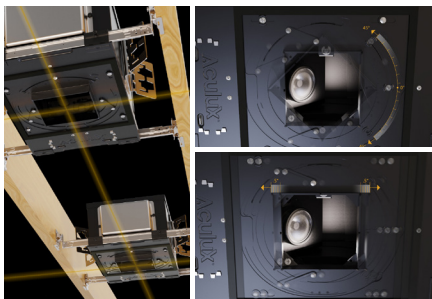

Spot On! Precision Optics

Now available with 11 smooth, striation free optical distributions. Use the high center-beam distributions for high contrast accent applications or utilize the wide batwing distribution for uniform general illumination. The wide batwing distribution provides 1.1 S:MH, equivalent to 80° distributions from competitors, without sacrificing visual cutoff.

Exceptional Glare Control

AX series delivers exceptionally quiet ceilings by employing an industry best 45° visual cutoff to source and source image, regardless of distribution or trim specified.

Acu-Aim™ Precision Aiming

Tru-Line™ Precision Installation

A precise design starts with a precise installation. The patented Pro-VI™ bar hangers, coupled with patented +/- 1/2" aperture translation and +/- 45° aperture rotation makes perfect fixture to fixture alignment achievable.

Superior Wall Wash Uniformity

New redesigned asymmetric lensed wall wash luminaire, delivers exceptional uniformity ceiling to floor.

Translating Optical Assembly

With the patented translating optical assembly, center-beam optics and 45° visual cutoff is maintained regardless of ceiling thickness.