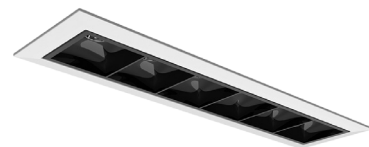

The Aculux Family

AX Series

Comprised of 2", 3", and 4" apertures, AX series is the most precise and high performing family of recessed downlights, designed for the most discerning lighting designers.

Initia™

Affordable, yet elegant... Initia is the only value architectural grade recessed family that delivers truly quiet ceilings.

lini™

A sophisticated, modern take on downlighting, Aculux lini delivers exceptional performance from a 1-inch linear form that blends seamlessly with the architecture.