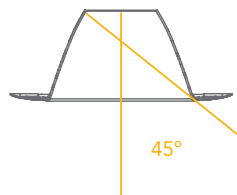

Spot On! Precision Optics

Now available with 11 smooth, striation free optical distributions. Use the high center-beam distributions for high contrast accent applications or utilize the wide batwing distribution for uniform general illumination. The wide batwing distribution provides 1.1 S:MH, equivalent to 80° distributions from competitors, without sacrificing visual cutoff.