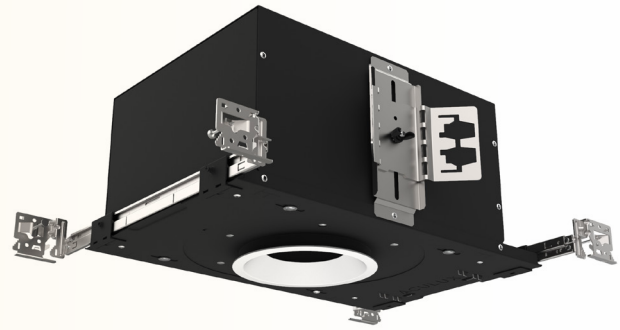

ACULUX®

AX4 Series

Architectural Recessed
Lighting

Quiet Ceilings that Inspire... the Aculux difference

Aculux AX series is the most precise and highest performing family of architectural luminaires from Aculux. Designed for the most discerning lighting designers, the updated 4-inch aperture AX4 delivers up to 3200 lumens while offering more precise beam options than ever before. This comprehensive family of downlights, adjustable and wall wash luminaires provide industry best cutoff and glare control to deliver quiet ceilings that inspire.

Spot On! Precision Optics

Now available with 11 smooth, striation free optical distributions. Use the high center-beam distributions for high contrast accent applications or utilize the wide batwing distribution for uniform general illumination. The wide batwing distribution provides 1.1 S:MH, equivalent to 80° distributions from competitors, without sacrificing visual cutoff.

Tru-Line™ Precision Installation

A precise design starts with a precise installation. The patented Pro-VI™ bar hangers, coupled with patented +/- 1/2" aperture translation and +/- 45° aperture rotation makes perfect fixture to fixture alignment achievable.

Superior Wall Wash Uniformity

New redesigned asymmetric lensed wall wash luminaire, delivers exceptional uniformity ceiling to floor.

Translating Optical Assembly

With the patented translating optical assembly, center-beam optics and 45° visual cutoff is maintained regardless of ceiling thickness.