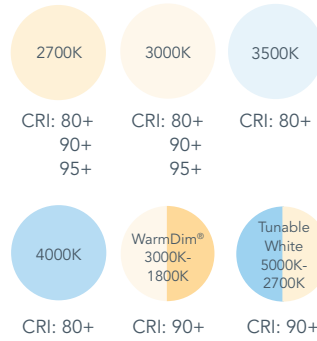

AX4 Series

New Construction

Non-ICAT | ICAT | CP

Function

Downlight Adjustable Accent Wall Wash

Delivered Lumens
1200 | 1700 | 2200 | 2700 | 3200

Color Temperature

Beam Spreads