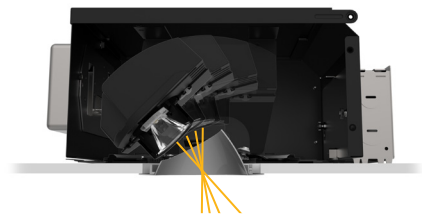

Spot On! Precision Optics

Now available with 11 smooth, striation free optical distributions. Use the high center-beam distributions for high contrast accent applications or utilize the wide batwing distribution for uniform general illumination. The wide batwing distribution provides 1.1 S:MH, equivalent to 80° distributions from competitors, without sacrificing visual cutoff.

Exceptional Glare Control

AX series delivers exceptionally quiet ceilings by employing an industry best 45° visual cutoff to source and source image, regardless of distribution or trim specified.

Acu-Aim™ Precision Aiming

Tru-Line™ Precision Installation

A precise design starts with a precise installation. The patented Pro-VI™ bar hangers, coupled with patented +/- 1/2" aperture translation and +/- 45° aperture rotation makes perfect fixture to fixture alignment achievable.

Superior Wall Wash Uniformity

New redesigned asymmetric lensed wall wash luminaire, delivers exceptional uniformity ceiling to floor.

Translating Optical Assembly

With the patented translating optical assembly, center-beam optics and 45° visual cutoff is maintained regardless of ceiling thickness.