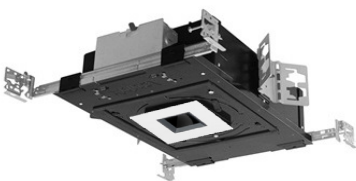

The Aculux Family

AX Series

Comprised of 2", 3", and 4" apertures, AX series is the most precise and high performing family of recessed downlights, designed for the most discerning lighting designers.