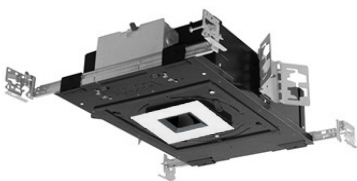

The Aculux Family

AX Series

Comprised of 2", 3", and 4" apertures, AX series is the most precise and high performing family of recessed downlights, designed for the most discerning lighting designers.