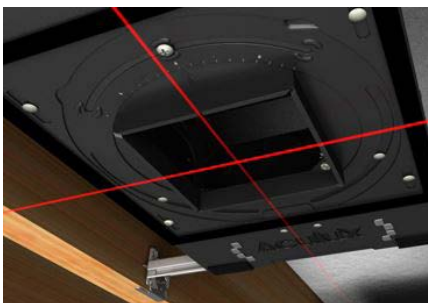

Spot On! Precision Optics

Now available with 11 smooth, striation free optical distributions. Use the high center-beam distributions for high contrast accent applications or utilize the wide batwing distribution for uniform general illumination. The wide batwing distribution provides 1.1 S:MH, equivalent to 80° distributions from competitors, without sacrificing visual cutoff.

Tru-Line™ Precision Installation

A precise design starts with a precise installation. The patented Pro-VI™ bar hangers, coupled with patented +/- 1/2" aperture translation and +/- 45° aperture rotation makes perfect fixture to fixture alignment achievable.

Superior Wall Wash Uniformity

New redesigned asymmetric lensed wall wash luminaire, delivers exceptional uniformity ceiling to floor.

Translating Optical Assembly

With the patented translating optical assembly, center-beam optics and 45° visual cutoff is maintained regardless of ceiling thickness.