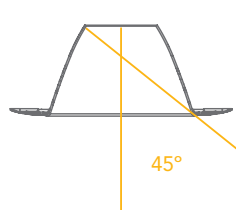

Spot On! Precision Optics

Now available with 11 smooth, striation free optical distributions. Use the high center-beam distributions for high contrast accent applications or utilize the wide batwing distribution for uniform general illumination. The wide batwing distribution provides 1.1 S:MH, equivalent to 80° distributions from competitors, without sacrificing visual cutoff.