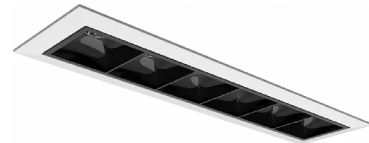

The Aculux Family

AX Series

Comprised of 2", 3", and 4" apertures, AX series is the most precise and high performing family of recessed downlights, designed for the most discerning lighting designers.

Initia™

Affordable, yet elegant... Initia is the only value architectural grade recessed family that delivers truly quiet ceilings.

lini™

A sophisticated, modern take on downlighting, Aculux lini delivers exceptional performance from a 1-inch linear form that blends seamlessly with the architecture.