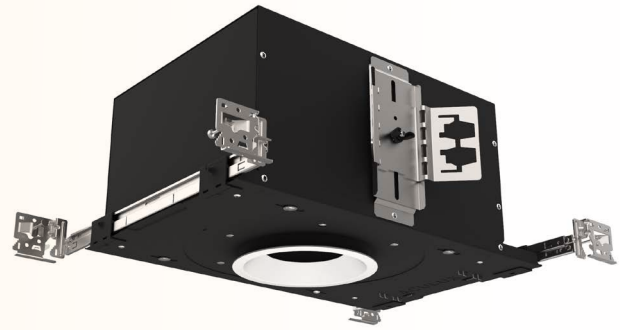

ACULUX®

AX4 Series

Architectural Recessed
Lighting

Quiet Ceilings that Inspire... the Aculux difference

Aculux AX series is the most precise and highest performing family of architectural luminaires from Aculux. Designed for the most discerning lighting designers, the updated 4-inch aperture AX4 delivers up to 3200 lumens while offering more precise beam options than ever before. This comprehensive family of downlights, adjustable and wall wash luminaires provide industry best cutoff and glare control to deliver quiet ceilings that inspire.

Spot On! Precision Optics

Now available with 11 smooth, striation free optical distributions. Use the high center-beam distributions for high contrast accent applications or utilize the wide batwing distribution for uniform general illumination. The wide batwing distribution provides 1.1 S:MH, equivalent to 80° distributions from competitors, without sacrificing visual cutoff.

Tru-Line™ Precision Installation

A precise design starts with a precise installation. The patented Pro-VI™ bar hangers, coupled with patented +/- 1/2" aperture translation and +/- 45° aperture rotation makes perfect fixture to fixture alignment achievable.

Superior Wall Wash Uniformity

New redesigned asymmetric lensed wall wash luminaire, delivers exceptional uniformity ceiling to floor.

Translating Optical Assembly

With the patented translating optical assembly, center-beam optics and 45° visual cutoff is maintained regardless of ceiling thickness.