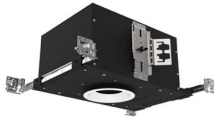

AX4 Series

New Construction

Non-ICAT | ICAT | CP