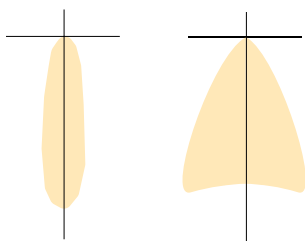

Spot On! Precision Optics

Now available with 11 smooth, striation free optical distributions. Use the high center-beam distributions for high contrast accent applications or utilize the wide batwing distribution for uniform general illumination. The wide batwing distribution provides 1.1 S:MH, equivalent to 80° distributions from competitors, without sacrificing visual cutoff.