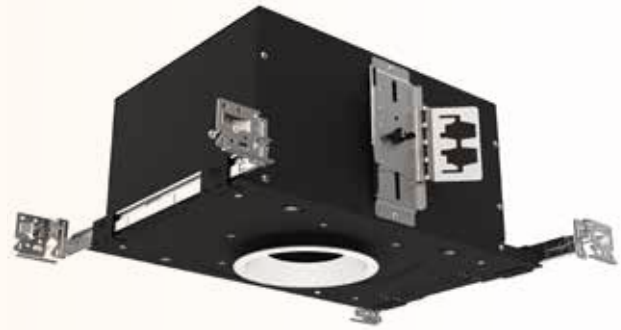

ACULUX®

AX4 Series

Architectural Recessed
Lighting

Quiet Ceilings that Inspire... the Aculux difference

Aculux AX series is the most precise and highest performing family of architectural luminaires from Aculux. Designed for the most discerning lighting designers, the updated 4-inch aperture AX4 delivers up to 3200 lumens while offering more precise beam options than ever before. This comprehensive family of downlights, adjustable and wall wash luminaires provide industry best cutoff and glare control to deliver quiet ceilings that inspire.

Spot On! Precision Optics

Now available with 11 smooth, striation free optical distributions. Use the high center-beam distributions for high contrast accent applications or utilize the wide batwing distribution for uniform general illumination. The wide batwing distribution provides 1.1 S:MH, equivalent to 80° distributions from competitors, without sacrificing visual cutoff.

Tru-Line™ Precision Installation

A precise design starts with a precise installation. The patented Pro-VI™ bar hangers, coupled with patented +/-1/2" aperture translation and +/- 45° aperture rotation makes perfect fixture to fixture alignment achievable.

Superior Wall Wash Uniformity

New redesigned asymmetric lensed wall wash luminaire, delivers exceptional uniformity ceiling to floor.

Translating Optical Assembly

With the patented translating optical assembly, center-beam optics and 45° visual cutoff is maintained regardless of ceiling thickness.