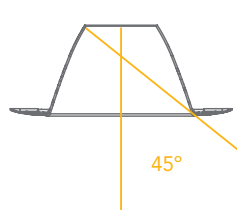

Spot On! Precision Optics

Now available with 11 smooth, striation free optical distributions. Use the high center-beam distributions for high contrast accent applications or utilize the wide batwing distribution for uniform general illumination. The wide batwing distribution provides 1.1 S:MH, equivalent to 80° distributions from competitors, without sacrificing visual cutoff.