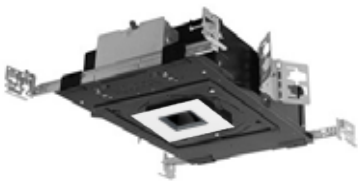

The Aculux Family

AX Series

Comprised of 2", 3", and 4" apertures, AX series is the most precise and high performing family of recessed downlights, designed for the most discerning lighting designers.