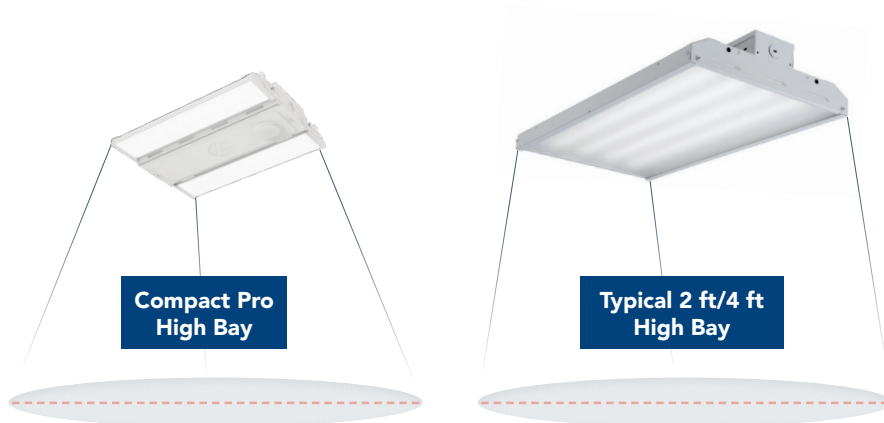

Compact Pro™ CPHB LED High Bay

Save Time. Save Money.
Without Compromising Quality.

The Compact Pro High Bay by Lithonia Lighting® is the budget-oriented high bay designed for contractors from the ground up. It's the most compact high bay on the market, making it easier and quicker to install. Built with quality to last and performance to get the job done. At the price you need to win!

Features & Benefits:

- **9,000 to 60,000 Lumens**
- **Ultra Compact** - Up to 50% smaller than the typical high bay
- **Contractor Friendly Design** - Up to 30% faster installation and cleanup
- **Glare Control Lens** - minimizes glare & enables exceptional efficiency
- **Sturdy and Robust** – Extruded aluminum design
- **Up to 55C°** True-Tested ambient operation
- **MVOLT/HVOLT/UVOLT**
- **Control Options** - Integrated nLight® AIR controls or Field-Installable SensorSwitch™ Twist-to-Lock (TLS) Sensors

Half the Size. All the Lighting Performance.

Compact Pro optics deliver true 1:1 matching performance to larger high bays

Switchable Lumens and Color Options

16 Configurations in 3!

- ALO 22: 4000K/5000K with 12,000/15,000 Lumen Output Options
- ALO 13: 4000K/5000K with 12,000/15,000/18,000 Lumen Output Options
- ALO 16: 4000K/5000K with 24,000/27,000/30,000 Lumen Output Options