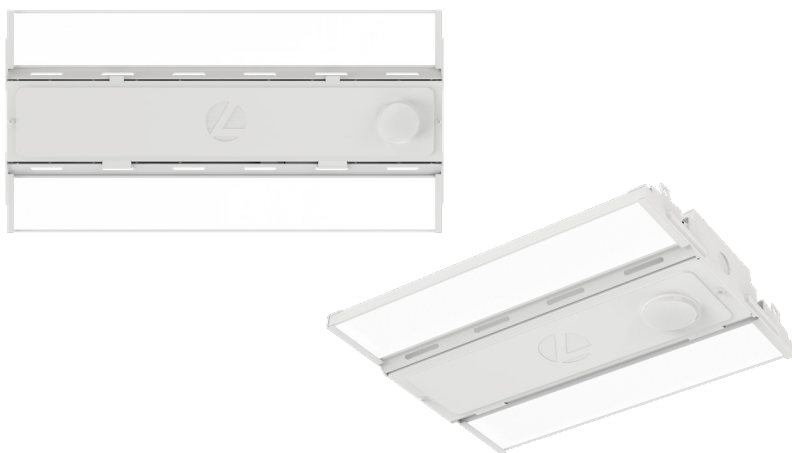

Compact Pro™ CPHB LED High Bay

Save Time. Save Money.
Without Compromising Quality.

The Compact Pro High Bay by Lithonia Lighting® is the budget-oriented high bay designed for contractors from the ground up. It's the most compact high bay on the market, making it easier and quicker to install. Built with quality to last and performance to get the job done. At the price you need to win!

Features & Benefits:

- **9,000 to 60,000 Lumens**
- **Ultra Compact** - Up to 50% smaller than the typical high bay
- **Contractor Friendly Design** - Up to 30% faster installation and cleanup
- **Glare Control Lens** - minimizes glare & enables exceptional efficiency
- **Sturdy and Robust** – Extruded aluminum design
- **Up to 55C°** True-Tested ambient operation
- **MVOLT/HVOLT/UVOLT**
- **Control Options** - Integrated nLight® AIR controls or Field-Installable SensorSwitch™ Twist-to-Lock (TLS) Sensors

Half the Size. All the Lighting Performance.

Compact Pro optics deliver true 1:1 matching performance to larger high bays

Switchable Lumens and Color Options

16 Configurations in 3!

- ALO 22: 4000K/5000K with 12,000/15,000 Lumen Output Options
- ALO 13: 4000K/5000K with 12,000/15,000/18,000 Lumen Output Options
- ALO 16: 4000K/5000K with 24,000/27,000/30,000 Lumen Output Options