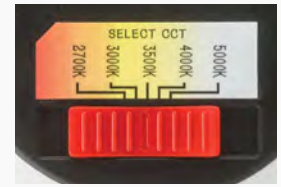

5 Switchable White Color Temperature Options

Simply adjust the color temperature from warm white (2700K) to daylight (5000K) allowing customization for your space.

Mounting springs are designed to fit into most residential recessed housings.

Universal Design:

The 65BEMW and 65SEMW are designed to fit into both 5" and 6" recessed housings.

65BEMW trim module shown here