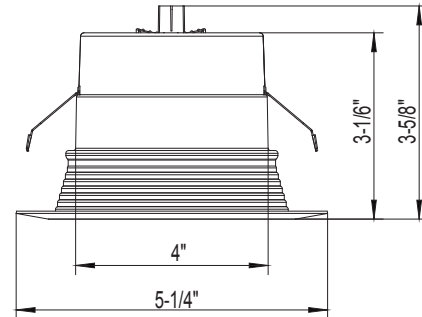

Dimensions