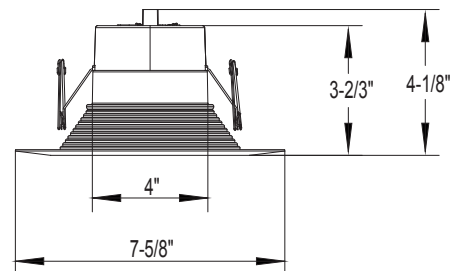

Dimensions