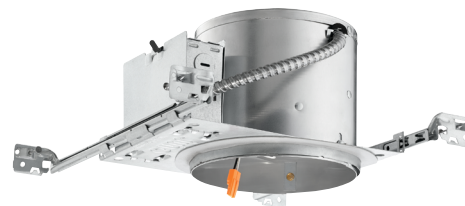

QC6 Series - New Construction Quick Connect LED Housing