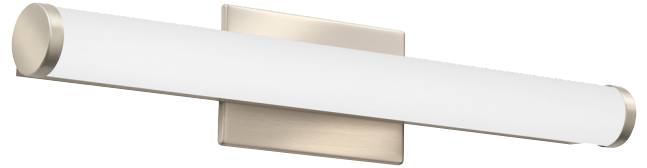

# FMVCCLS Vanity LED

Contemporary Switchable  
Cylinder Vanity

Provides an LED lighting platform to deliver general or task lighting for residential and light commercial applications. Light engine delivers long life and excellent color to ensure a quality, low-maintenance light installation. Ideal for use in bathrooms, lavatories, hallways, corridors, stairways, utility areas and more.

**FEATURES:**

- 2' delivers 1690 lumens and 27 watts
- Fixture is rated to deliver L70 performance at 50,000 hours and operates at 120-277 volts.

ADA

Catalog Number	UPC	Description	Lumens	Input Watts	Voltage	Color Temperature	Pallet qty.
FMVCCLS 24IN MVOLT 30K35K40K 90CRI BN M6	191848780770	2' LED Vanity	1690	27W	MVOLT	3000K, 3500K, 4000K	72

### CONSTRUCTION:

The Contemporary Cylinder is constructed of an acrylic diffuser with brushed nickel housing. The included canopy/junction box cover is removable for a more low-profile look. The white acrylic diffuser provides even illumination and softens the appearance of the LEDs for improved aesthetics.

Extruded acrylic diffuser is of highly transmissive material to minimize LED image and provides highangle brightness control.