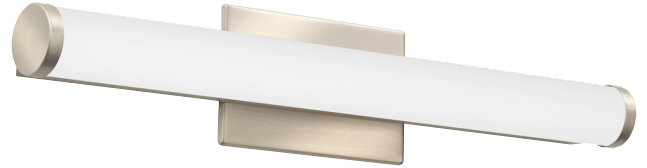

Catalog Number
Notes
Type

Contractor Select™

FMVCCLS Vanity LED

Contemporary Switchable
Cylinder Vanity

Provides an LED lighting platform to deliver general or task lighting for residential and light commercial applications. Light engine delivers long life and excellent color to ensure a quality, low-maintenance light installation. Ideal for use in bathrooms, lavatories, hallways, corridors, stairways, utility areas and more.

FEATURES:

- 2' delivers 1690 lumens and 27 watts
- Fixture is rated to deliver L70 performance at 50,000 hours and operates at 120-277 volts.

Catalog Number	UPC	Description	Lumens	Input Watts	Voltage	Color Temperature	Pallet qty.
FMVCCLS 24IN MVOLT 30K35K40K 90CRI BN M6	191848780770	2' LED Vanity	1690	27W	MVOLT	3000K, 3500K, 4000K	72

Specifications

INTENDED USE:

Provides an LED lighting platform to deliver general or task lighting for residential and light commercial applications. Light engine delivers long life and excellent color to ensure a quality, low-maintenance light installation. Ideal for use in bathrooms, lavatories, hallways, corridors, stairways, utility areas and more.

CONSTRUCTION:

The Contemporary Cylinder is constructed of an acrylic diffuser with brushed nickel housing. The included canopy/junction box cover is removable for a more low-profile look. The white acrylic diffuser provides even illumination and softens the appearance of the LEDs for improved aesthetics.