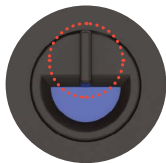

HomeGuard LED Security Floodlight

HGX LED 2RH ALO 40K 120 PE

Set Brightness Dial

Set dial here
for **DIM**
brightness

Set dial here
for **FULL**
brightness

Set Daylight Sensor Dial

Set dial in this position
to allow lights to activate
in daytime.

Set dial in this position
for dusk-to-dawn function
when your surroundings
have any bright lights.

Set dial in this position
for dusk-to-dawn function
lights on at night/when it
is dark outside.

For more detailed
information, reference
HGX Installation Instructions