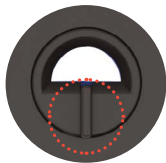

HomeGuard LED Security Floodlight

HGX LED 2RH ALO 40K 120 PE

Set Brightness Dial

Set dial here
for **DIM**
brightness

Set dial here
for **FULL**
brightness

Set Daylight Sensor Dial

Set dial in this position
to allow lights to activate
in daytime.

Set dial in this position
for dusk-to-dawn function
when your surroundings
have any bright lights.

Set dial in this position
for dusk-to-dawn function
lights on at night/when it
is dark outside.

For more detailed
information, reference
HGX Installation Instructions