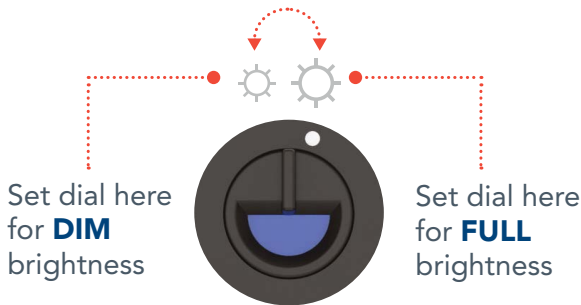

HomeGuard LED Security Floodlight

HGX LED 2RH ALO 40K 120 PE

Set Brightness Dial

Set dial here
for **DIM**
brightness

Set dial here
for **FULL**
brightness

Set Daylight Sensor Dial

Set dial in this position
to allow lights to activate
in daytime.

Set dial in this position
for dusk-to-dawn function
when your surroundings
have any bright lights.

Set dial in this position
for dusk-to-dawn function
lights on at night/when it
is dark outside.

For more detailed
information, reference
HGX Installation Instructions