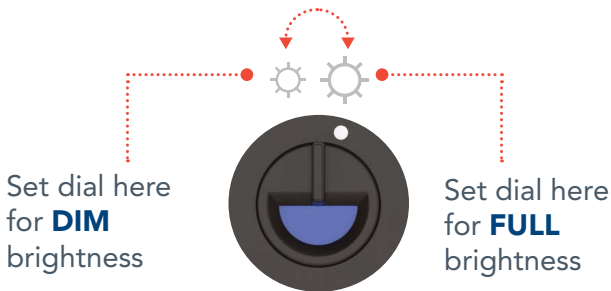

HomeGuard LED Security Floodlight

HGX LED 2R/SH ALO SWW2 120 PE

Set Brightness Dial

Set Light Color Dial

Choose your light color

1. Daylight
2. Cool
3. Warm

Set Daylight Sensor Dial

Set dial in this position
to allow lights to activate
in daytime.

Set dial in this position
for dusk-to-dawn function
when your surroundings
have any bright lights.

Set dial in this position
for dusk-to-dawn function
lights on at night/when it
is dark outside.

For more detailed
information, reference
HGX Installation Instructions