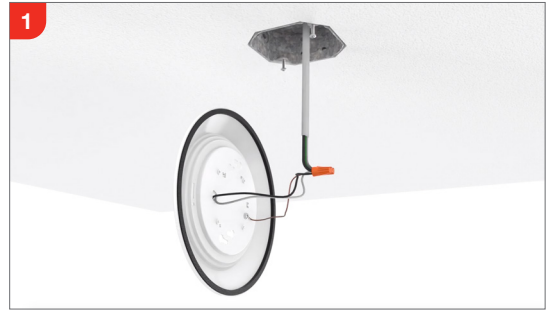

Juno® SlimBasics™ JSBT Tapered LED Surface Mount Disk Light

Surface Mount Downlights

SlimBasics™ Tapered LED Disk Light Series comes in 4in. and 6in. sizes and provides even illumination where you need it most. The matte white aluminum housing is aesthetically pleasing bringing a design element that blends with any décor.

Features include:

- JSBT 4in. = 750L
- JSBT 6in. = 990L
- 2700K and 3000K, 90 CRI
- Wet Location listed
- 120v – Triac dimming down to 10%
- Mounts to industry standard junction boxes (no bracket required)
- 50,000 hours at L70
- Suitable for use within closet storage spaces

JSBT 6in.

JSBT 4in.

JUNO®

Fast & Easy Installation

The Juno® SlimBasics™ LED disk light can be paired with an industry standard JBOX for new construction or retrofit over an existing box to upgrade the look of the space. It's wet location listing makes it great for bathrooms, patios, entryways and porches.

Ordering Information

Ordering Example: JSBT 6IN 30K 90CRI WL MW

Trim Series	Size	CCT	CRI	Listing	Color Finish
JSBT	4IN 4 inch	27K 2700K	90CRI 90+ CRI	WL Wet Location	MW Matte White
	6IN 6 inch	30K 3000K			