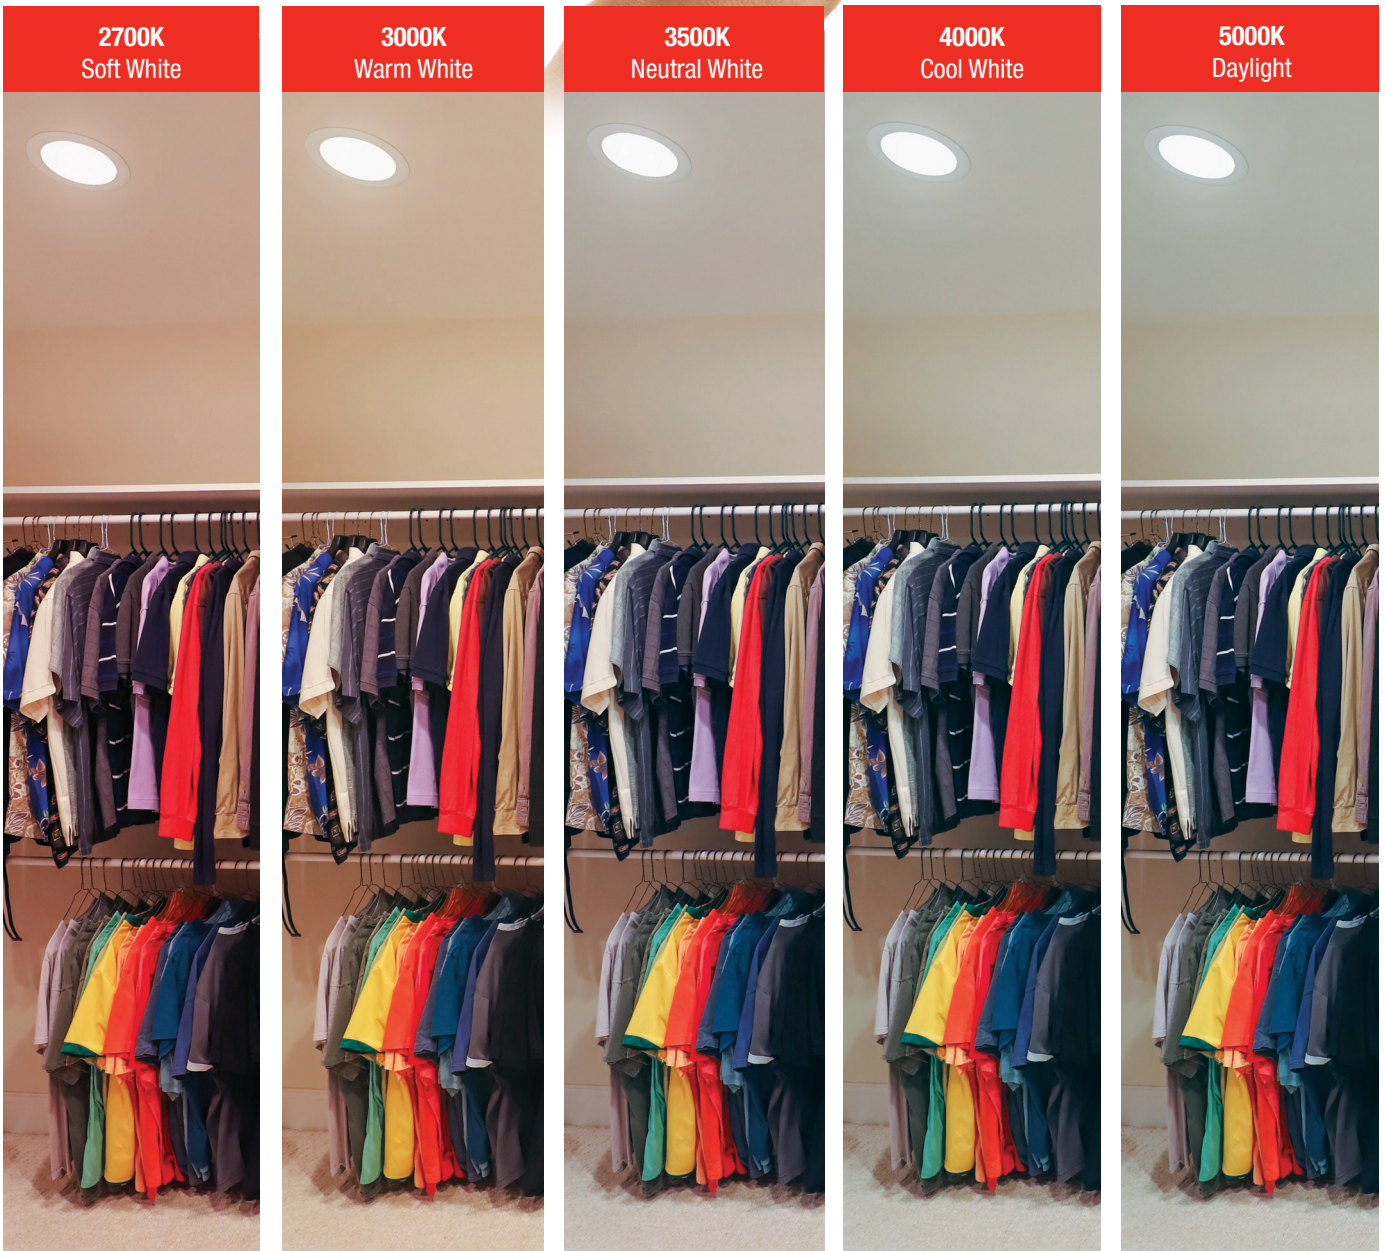

Wafer™ LED Switchable White

Flexibility at your fingertips

The innovative Switchable White feature incorporates a switch for 5CCT color temperature adjustments. Too warm or too cool? Simply toggle the integrated switch to your desired setting and you are done! Whatever your application, Wafer with Switchable White are sure to give you the feel and flexibility that you need.

5CCT Options

Flexibility to switch color temperature to **2700/3000/3500/4000/5000K** CCT during installation to customize any application