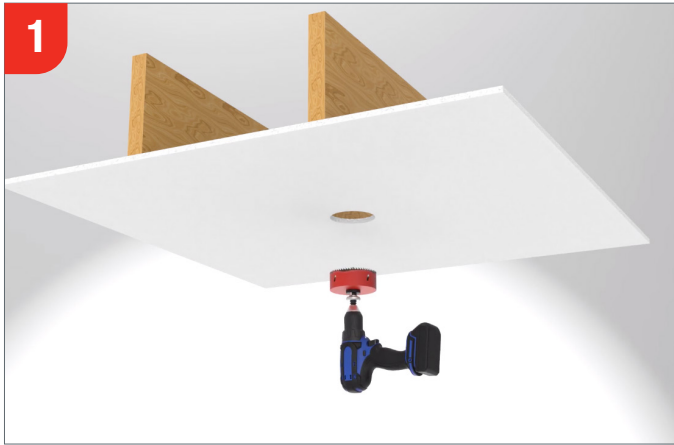

Juno® Wafer™ LED Downlight Series

Switchable White Canless Recessed Downlight

Juno® Wafer™ LED

Ultra-Thin and Installs Virtually Anywhere

Wafer LED Downlights with Switchable White features a switch for easy color temperature adjustment – while eliminating the need for recessed housings. Their innovative slim design allows for easy, remodel or new construction installation from below the ceiling.

Outdoor

Kitchen

Bathroom

Fast, Easy, Housing-Free Installation

Ultra-Thin Wafer redefines recessed downlighting installations. With the slim design and remote driver box, Wafer can be installed in confined spaces such as closets, bathrooms, hallways, stairwells and outside soffits. These and other areas with shallow plenum space often make it impossible to install traditional recessed housings.

Make installation quick and simple with the Wafer LED series.

Just 4 Simple Steps

Wafer™ LED Downlight Trim Styles

With an IC rated design, Wafer LED provides either a flat smooth or regressed baffle trim style option to enhance the aesthetics of any application. For enhanced glare control, the Regressed Baffle provides a ½" regression which reduces glare and shadows at the ceiling plane. The crisp baffle lines softens the light output delivering comfortable light in the space.