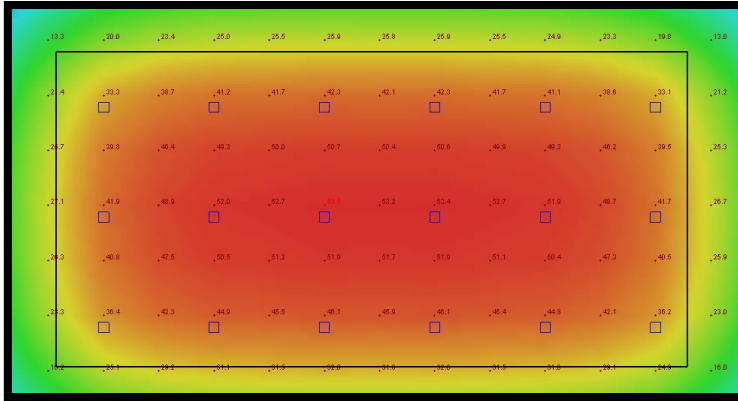

40 x 80 Gas Canopy with (18) PCNY ALO 5K

13,000 Lumens