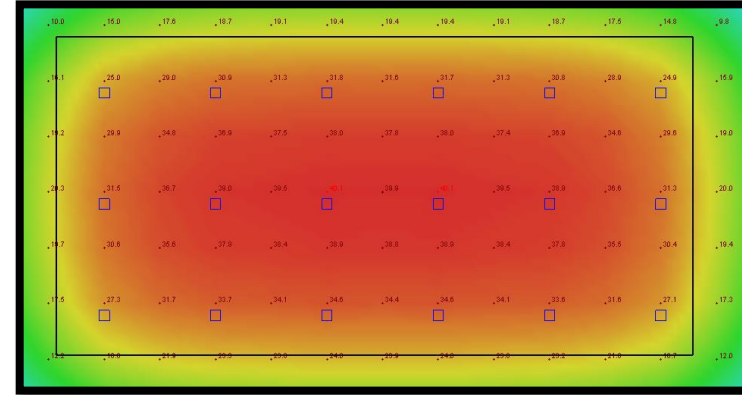

10,000 Lumens