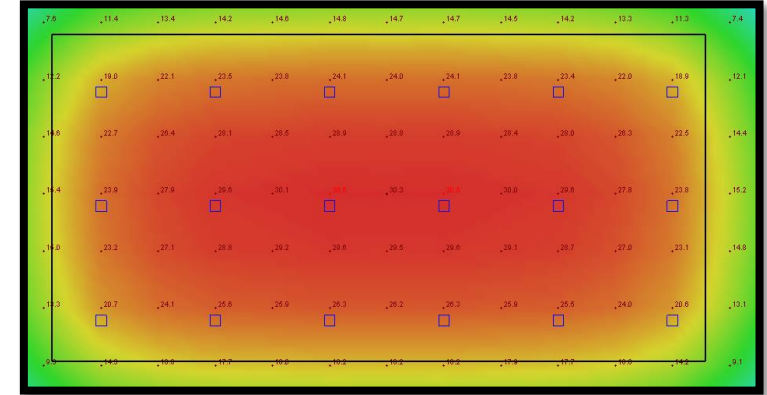

7,500 Lumens

Calc Zone #1		
Average	28.8	fc
Maximum	53.5	fc
Minimum	3.5	fc
Max/Min	15.3:1	
Average/Min	8.2:1	

- 14x14 Spacing
- 14 Feet Mounting Height
- 0.90 LLF

Calc Zone #1		
Average	21.6	fc
Maximum	40.1	fc
Minimum	2.6	fc
Max/Min	15.4:1	
Average/Min	8.3:1	

- 14x14 Spacing
- 14 Feet Mounting Height
- 0.90 LLF

Calc Zone #1		
Average	16.4	fc
Maximum	30.5	fc
Minimum	2.0	fc
Max/Min	15.3:1	
Average/Min	8.2:1	

- 14x14 Spacing
- 14 Feet Mounting Height
- 0.90 LLF