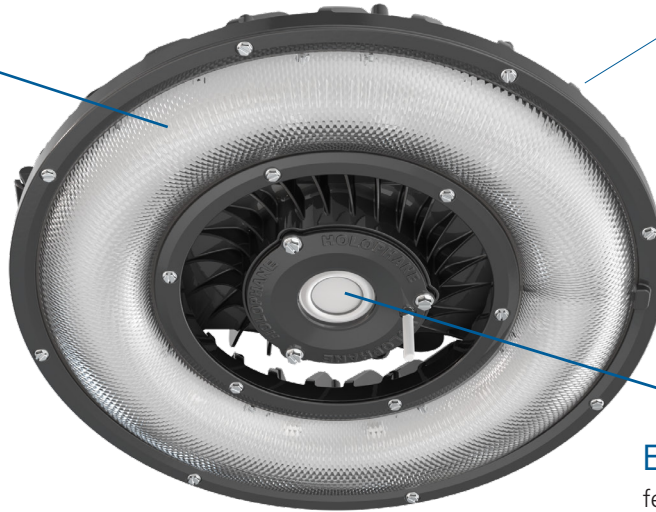

With lumen packages ranging from 12,000 - 100,000, and multiple color temperature and color-rendering index options, the HOLOBAY™ can be used in a variety of indoor applications. Our ultra sleek compact size and full suite of controls options allow this fixture to shine anywhere.

Natatorium

Railroad Station

Mounting Options

Hook

Remote

QD

PENDANT

INVERTED

Additional mounting options include Crane, Loop, Wall Mount, Yoke, Aircraft Cable and UPH/PHCB.

Borosilicate Prismatic Glass Optics

improves vertical light levels while keeping horizontal lighting uniform. Available in focus, medium, narrow, wide and aisle distributions, our optics withstand dust and dirt and are resistant to chemicals and other degrading elements. Focus smooth, frosted glass and silicone options also available.