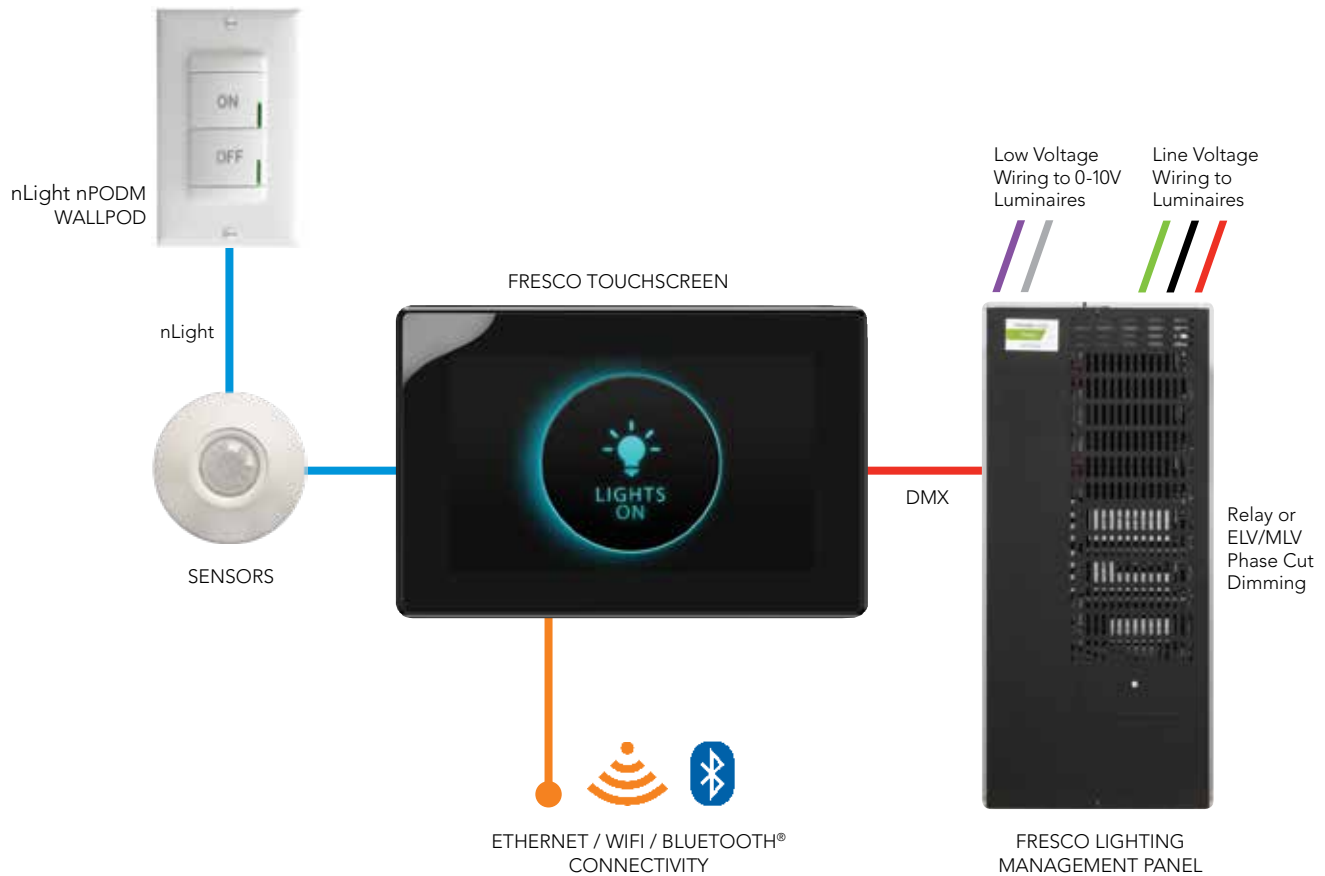

Fresco Control Network

Connect additional Fresco Touchscreens and button stations to extend control throughout the space.

Universal Lighting Control

Manage all dynamic lighting sources from a single touchscreen controller.

DMX512-A/RDM Control

Fine-tune color, color temperature and intensity of high-performance, RGB and tunable white luminaires.

Wireless Connection

Pair handheld devices with the Fresco Touchscreen for seamless control anywhere in the space.

Scheduling

Activate lighting scenes with the built-in astronomic time clock.

Room Link

Link Fresco controllers to share lighting zones and scenes when rooms are combined.

Third-Party Integration

Allow third-party control systems to communicate with the Fresco network.

fresco™

Front Window Displays / Highlight Merchandise /
Sales and Special Events / Control indoor and
outdoor lights and signage

/ RETAIL SEQUENCE OF OPERATION

- Schedule opening and closing times, as well as outdoor signage using **Fresco Touchscreen**
- Wire lighting fixtures and control different lighting technologies from one central location with **Fresco Lighting Management Panel**
- Adjust kiosk or specialty display lighting and activate pre-programmed scenes from the **Fresco RB Station**
- Control stock area lighting with **nLight sensors and button stations**
- Create and modify events using **on-screen scheduling**