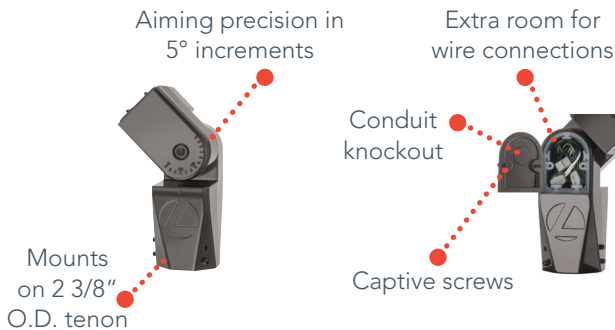

## Mounting Configurations

Installation is easy with HLF mounting configurations. There is no need to open the electrical compartment during installation/wiring. HLF offers the industry's best adjustable slipfitter. This robust slipfitter makes installation quick and easy with a spacious integral wiring compartment. Aiming can be adjusted in 5-degree increments and hex socket set screws provide a secure and attractive means of attachment. HLF also offers a steel yoke mount with 4-foot cord and water-tight grip.

Integral Slipfitter

Yoke Mount

Mountings Designed for the Contractor