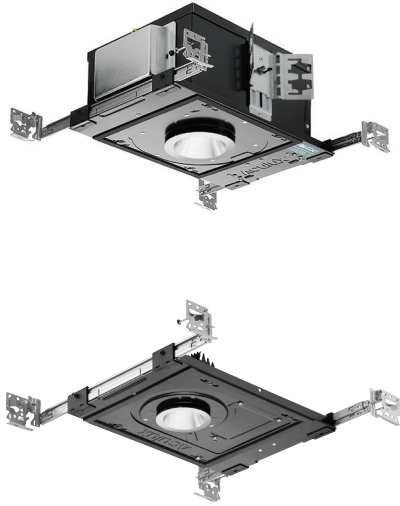

ACULUX®

AX2

2" Precision
Recessed Luminaires

Aculux® AX2: Compact Elegance

A compact 2-inch recessed luminaire that over delivers. With 1500 delivered lumens and adjustability usually associated with much larger apertures, this compact wonder ensures ample illumination while keeping ceilings quiet and elegant.

- Field interchangeable LED optics (15° to 60° FWHM)
- Clean, striation-free beams

Optimized Center Beam Optics

- Maximizes light output when LED optic is aimed off nadir
- Eliminates glare at any aiming angle

Pro-VI™ Bar Hangers

Enables installer to accurately align fixtures during initial installation.

Patented Aperture Translation

Permits +/- 1/2" translation adjustment to ensure fixture-to-fixture alignment.