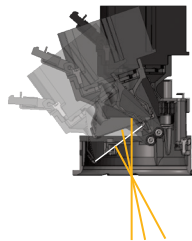

- Field interchangeable LED optics (15° to 60° FWHM)
- Clean, striation-free beams

Optimized Center Beam Optics

- Maximizes light output when LED optic is aimed off nadir
- Eliminates glare at any aiming angle

Pro-VI™ Bar Hangers

Enables installer to accurately align fixtures during initial installation.

Patented Aperture Translation

Permits +/- 1/2" translation adjustment to ensure fixture-to-fixture alignment.