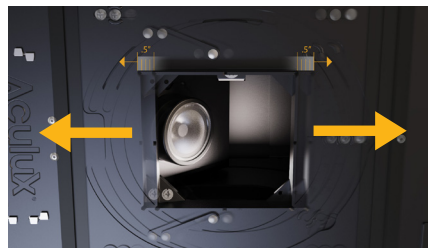

- Field interchangeable LED optics (15° to 60° FWHM)
- Clean, striation-free beams

Optimized Center Beam Optics

- Maximizes light output when LED optic is aimed off nadir
- Eliminates glare at any aiming angle

Acu-Aim™ Precision Geared Aiming

- Provides pinpoint accurate aiming
- 365°+ gear rotation eliminates dead spots
- Precision, gear-driven, vertical adjustment up to 40° is smooth and effortless with the turn of a screwdriver

Pinpoint Accuracy

Patented Tru-Line™ simplifies every aspect of installation and maintenance. Misaligned housings can be made right with a simple turn of a screwdriver, ensuring perfect fixture-to-fixture alignment.

Pro-VI™ Bar Hangers

Enables installer to accurately align fixtures during initial installation.

Patented Aperture Translation

Permits +/- 1/2" translation adjustment to ensure fixture-to-fixture alignment.