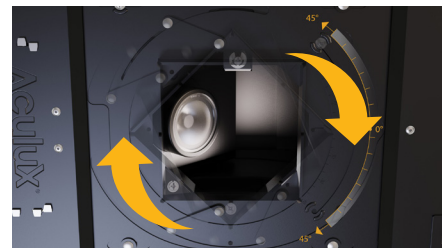

- Field interchangeable LED optics (15° to 60° FWHM)
- Clean, striation-free beams

Optimized Center Beam Optics

- Maximizes light output when LED optic is aimed off nadir
- Eliminates glare at any aiming angle

Acu-Aim™ Precision Geared Aiming

- Provides pinpoint accurate aiming
- 365°+ gear rotation eliminates dead spots
- Precision, gear-driven, vertical adjustment up to 40° is smooth and effortless with the turn of a screwdriver

Pinpoint Accuracy

Patented Tru-Line™ simplifies every aspect of installation and maintenance. Misaligned housings can be made right with a simple turn of a screwdriver, ensuring perfect fixture-to-fixture alignment.

Pro-VI™ Bar Hangers

Enables installer to accurately align fixtures during initial installation.

Patented Aperture Translation

Permits +/- 1/2" translation adjustment to ensure fixture-to-fixture alignment.