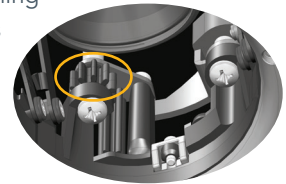

- Field interchangeable LED optics (15° to 60° FWHM)
- Clean, striation-free beams

Optimized Center Beam Optics

- Maximizes light output when LED optic is aimed off nadir
- Eliminates glare at any aiming angle

Acu-Aim™ Precision Geared Aiming

- Provides pinpoint accurate aiming
- 365°+ gear rotation eliminates dead spots
- Precision, gear-driven, vertical adjustment up to 40° is smooth and effortless with the turn of a screwdriver

Pinpoint Accuracy

Patented Tru-Line™ simplifies every aspect of installation and maintenance. Misaligned housings can be made right with a simple turn of a screwdriver, ensuring perfect fixture-to-fixture alignment.

Pro-VI™ Bar Hangers

Enables installer to accurately align fixtures during initial installation.

Patented Aperture Translation

Permits +/- 1/2" translation adjustment to ensure fixture-to-fixture alignment.