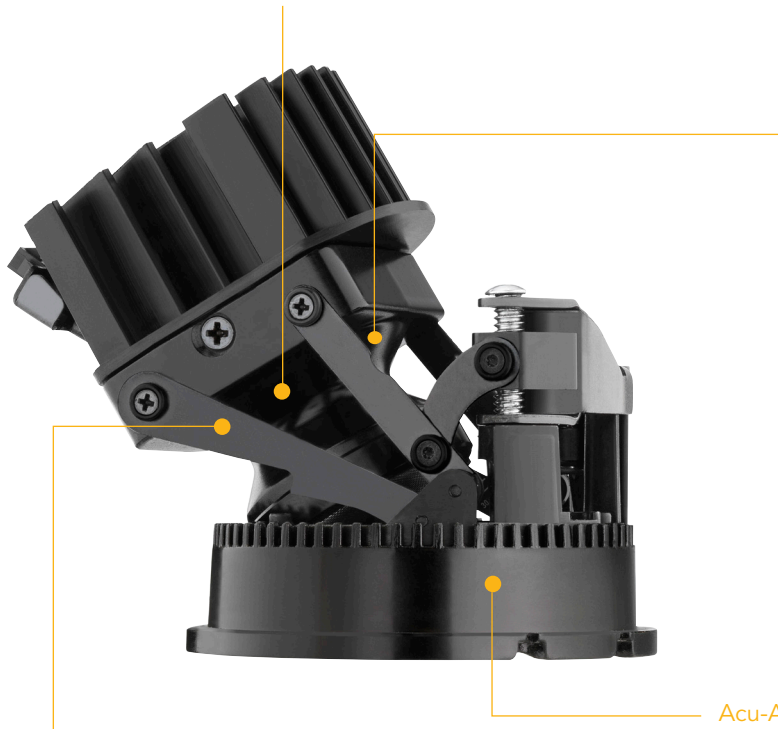

ACULUX®

AX2

2" Precision
Recessed Luminaires

Aculux® AX2: Compact Elegance

A compact 2-inch recessed luminaire that over delivers. With 1500 delivered lumens and adjustability usually associated with much larger apertures, this compact wonder ensures ample illumination while keeping ceilings quiet and elegant.

- Field interchangeable LED optics (15° to 60° FWHM)
- Clean, striation-free beams

Optimized Center Beam Optics

- Maximizes light output when LED optic is aimed off nadir
- Eliminates glare at any aiming angle

Acu-Aim™ Precision Geared Aiming

- Provides pinpoint accurate aiming
- 365°+ gear rotation eliminates dead spots
- Precision, gear-driven, vertical adjustment up to 40° is smooth and effortless with the turn of a screwdriver

Pro-VI™ Bar Hangers

Enables installer to accurately align fixtures during initial installation.

Patented Aperture Translation

Permits +/- 1/2" translation adjustment to ensure fixture-to-fixture alignment.