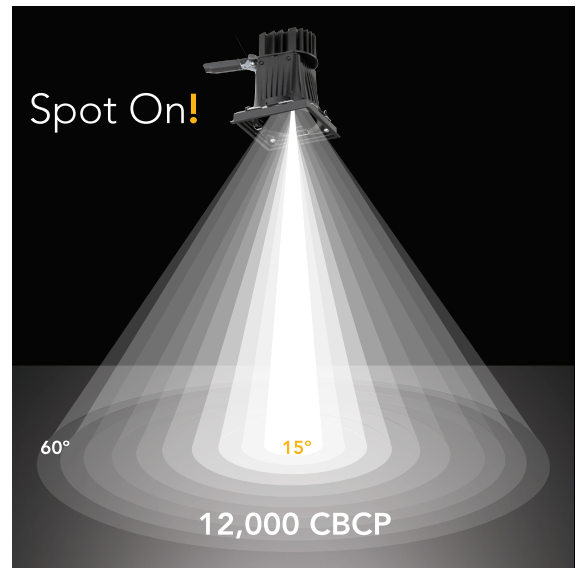

ACULUX®

AX2

2" Precision
Recessed Luminaires

Aculux® AX2: Compact Elegance

A compact 2-inch recessed luminaire that over delivers. With 1500 delivered lumens and adjustability usually associated with much larger apertures, this compact wonder ensures ample illumination while keeping ceilings quiet and elegant.

Advanced LED Light Engine

- Superb color consistency (2-step binning)
- 4 CCT's to choose from; 2700K, 3000K, 3500K or 4000K
- 80+ CRI Standard, 90+ CRI available for 2700K and 3000K

Spot On! Industry Leading Beam Control

- Field interchangeable LED optics (15° to 60° FWHM)
- Clean, striation-free beams

Optimized Center Beam Optics

- Maximizes light output when LED optic is aimed off nadir
- Eliminates glare at any aiming angle