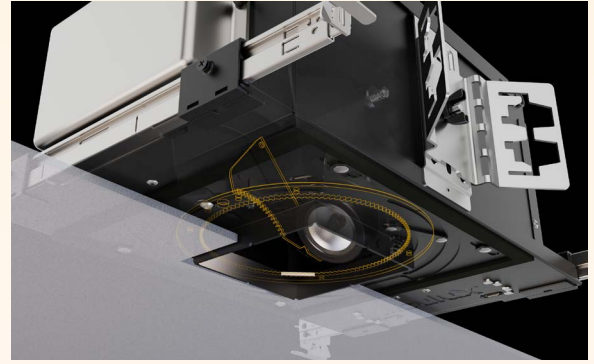

## Tru-Line™ Precision Installation

A precise design starts with a precise installation. The patented Pro-VI™ bar hangers, coupled with patented +/-1/2" aperture translation and +/- 45° aperture rotation makes perfect fixture to fixture alignment achievable.