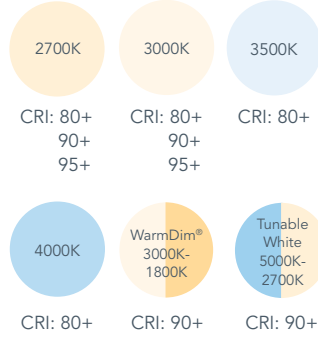

## Function

Adjustable Accent    Downlight and Wall Wash

Delivered Lumens  
**800 | 1200 | 1500**  
**2000 | 2500 | 3000**

## Color Temperature