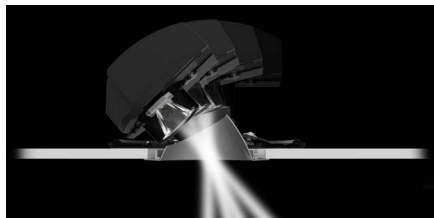

## Tru-Line™ Precision Installation

A precise design starts with a precise installation. The patented Pro-VI™ bar hangers, coupled with patented +/-1/2" aperture translation and +/- 45° aperture rotation makes perfect fixture to fixture alignment achievable.

## Acu-Aim™ Precision Aiming

Aculux delivers a smooth, effortless aiming session. The precision geared aiming provides 45° vertical adjustment and 370° rotation. The optimized center-beam optics results in highly efficient, low brightness apertures absent of glare or flash.

## Exceptional Glare Control

AX series delivers exceptionally quiet ceilings by employing an industry best 45° visual cutoff to source and source image, regardless of distribution or trim specified.

## Optimized Centerbeam Optics

Beam translates through the center of the aperture at the ceiling plane, reducing the amount of light on the trim and resulting in quiet, glare-free apertures.