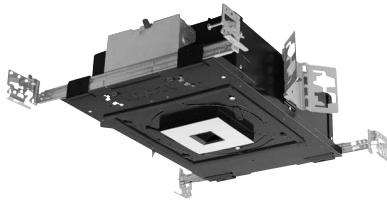

ACULUX®

AX3

3" Precision
Recessed Luminaires