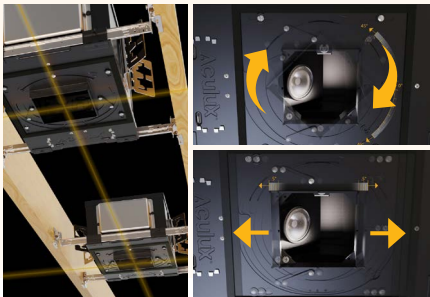

## Tru-Line™ Precision Installation

A precise design starts with a precise installation. The patented Pro-VI™ bar hangers, coupled with patented +/-1/2" aperture translation and +/- 45° aperture rotation makes perfect fixture to fixture alignment achievable.