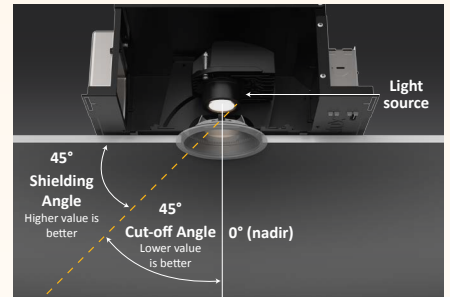

Exceptional Glare Control

AX series delivers exceptionally quiet ceilings by employing an industry best 45° visual cutoff to source and source image, regardless of distribution or trim specified.