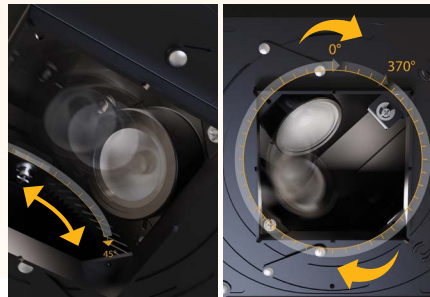

## Tru-Line™ Precision Installation

A precise design starts with a precise installation. The patented Pro-VI™ bar hangers, coupled with patented +/-1/2" aperture translation and +/- 45° aperture rotation makes perfect fixture to fixture alignment achievable.