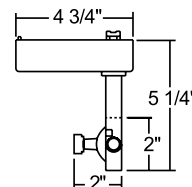

TRAC-LITES

LOW VOLTAGE SERIES

R701, R702, R731 and R740

Low Voltage MR16 Gimbal Ring

Construction Polycarbonate transformer housing with a painted formed steel lamp housing.

Catalog Number	Finish	Lamp
R731 WH	White	12V, 20-50W Halogen MR16

ACCESSORIES

Cat. No.	Description	Cat. No.	Description
CGF 200	Color Glass Filter	UVF 200	UV Filter
DCCF 200	Dichroic Color Correction Filter	LSPREAD 200	Linear Spread Glass Lens
DGF 200	Dichroic Glass Filter	SOLITE 200	Uniformity Lens (Solite)
HCLBL 200	Hexagonal Cell Louver - Louver	PRISM 200	Prismatic Spread Glass Lens
DIFF 200	Diffusion Glass Lens		

See specification sheet [D1.2.2](#) for details.