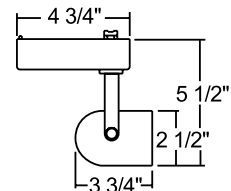

ACCESSORIES

Cat. No.	Description	Cat. No.	Description
CGF 175	Color Glass Filter	UVF 175	UV Filter
DCCF 175	Dichroic Color Correction Filter	LSPREAD 175	Linear Spread Glass Lens
DGF 175	Dichroic Glass Filter	SOLITE 175	Uniformity Lens (Solite)
HCLBL 175	Hexagonal Cell Louver - Louver	PRISM 175	Prismatic Spread Glass Lens
DIFF 175	Diffusion Glass Lens		

See specification sheet [D1.2.2](#) for details.