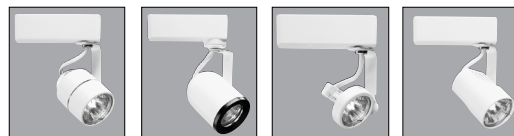

JUNO®

TRAC-LITES LOW VOLTAGE SERIES R701, R702, R731 and R740

Project: _____

Fixture Type: _____

Location: _____

Contact/Phone: _____

PRODUCT DESCRIPTION

Socket Ceramic Bi-Pin.

Transformer 50VA 12V electronic transformer with circuit protection
• Compatible with halogen lamps only

Lamp 50W max. MR16 halogen (or MR16CG cover glass where specified).

Aiming 90° vertical aiming capability and 358° rotation.

Adapter Copper alloy contacts provide precise spring action • True, positive electrical ground • Spring-loaded locking latch with embossed polarity arrows secures trac light to trac • Compatible with both Trac-Lites and Trac-Master Trac • "Pull-up" contact to up position for use on Trac-Master two-circuit trac.

Labels UL/CUL listed.

Specifications subject to change without notice.