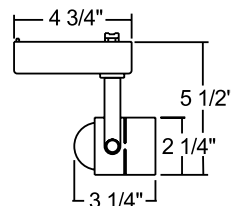

ACCESSORIES

Cat. No.	Description	Cat. No.	Description
CGF 200	Color Glass Filter	HCLBL 200	Hexagonal Cell Louver - Louver
DCCF 200	Dichroic Color Correction Filter	DIFF 200	Diffusion Glass Lens
DGF 200	Dichroic Glass Filter	UVF 200	UV Filter

See specification sheet [D1.2.2](#) for details.