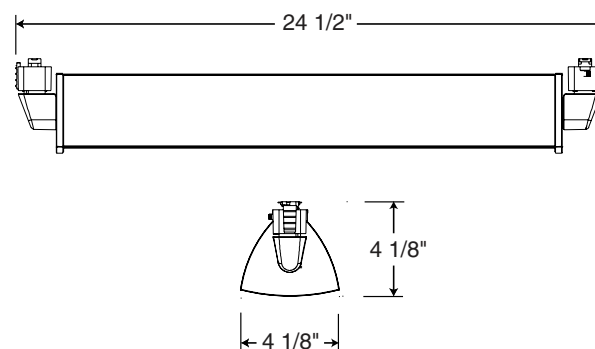

DIMENSIONS

Alternate TEK/HTEK Trac Adapter Compatible with either Juno TEK or HTEK trac systems • System specific and assembled to trac fixture • Integrally polarized construction to prevent reverse installation – only allows insertion in proper orientation • Rotary circuit selector enables simple switching between circuits • Integral on/off switch enables individual fixtures to be switched for servicing.

Alternate HTYPE Trac Adapter Compatible with track systems which use a H-type track adapter, including Lithonia LTS Decorative Track (not LT type) • System specific and assembled to trac fixture • Two-position power contact provided for two-circuit application • Consult factory for additional information.

Labels UL and C-UL Listed • Union made • Assembled in U.S.A.

Warranty 5-year limited warranty. Complete warranty terms located at: www.acuitybrands.com/CustomerResources/Terms_and_conditions.aspx. Specifications subject to change without notice.

ORDERING INFORMATION

Ordering Examples: T257L 30K 80CRI PDIM WH, T257L TEK 30K 80CRI PDIM BL

Series	Mounting Adapter Type	Color Temperature	Color Rendering Index	Dimming Compatibility	Finish
T257L 70W Wall Wash/ Flood LED	(Blank) Juno Universal 120V Trac Adapter	27K 2700K	80CRI 80 CRI	OFF¹ On/Off (Non-Dimming) PDIM Phase Dimmable	BL Black SL Silver WH White
	TEK TEK 120V Trac Adapter	30K 3000K			
	HTEK¹ HTEK 277V Trac Adapter	35K 3500K			
	HTYPE H-Type Trac Adapter	40K 4000K			

Notes:

¹ HTEK versions are only available with OFF and OFF is only available with HTEK.

ConTech is a registered trademark of ConTech Lighting.

One Lithonia Way • Conyers, GA 30012 • Phone: 1-800-705-SERV (7378) • Visit us at www.acuitybrands.com
Printed in U.S.A. ©2017-2019 Acuity Brands Lighting, Inc. Rev. 12/27/19