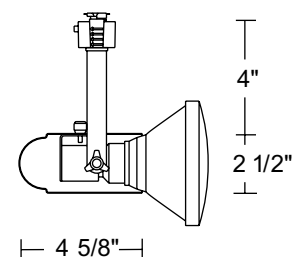

Line Voltage Universal

Construction Drawn steel housing with steel yoke.

Aiming 90° vertical aiming capability and 358° rotation • One locking knob provided.

Catalog Number	Description	Finish	Lamp
T308 WH	Universal w/Juno Universal Track Adapter	White	50W R20/50W PAR20/85W BR30/75W PAR30/120W BR40/150W PAR38
T308 BL	Universal w/Juno Universal Track Adapter	Black	50W R20/50W PAR20/85W BR30/75W PAR30/120W BR40/150W PAR38