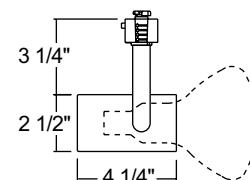

Economy Line Voltage Universal

Construction Steel housing with steel yoke.

Aiming 90° vertical aiming capability and 358° rotation.

Catalog Number	Description	Finish	Lamp
T620 WH	Universal w/Juno Universal Track Adapter	White	50W R20/50W PAR20/85W BR30/75W PAR30/120W BR40/150W PAR38
T620 BL	Universal w/Juno Universal Track Adapter	Black	50W R20/50W PAR20/85W BR30/75W PAR30/120W BR40/150W PAR38