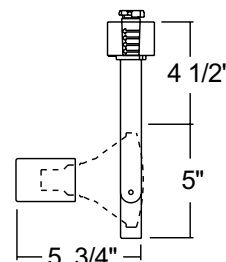

Line Voltage PAR38

Lamp 120V, 150W maximum PAR38 medium base.

Socket Medium base porcelain with nickel plated copper screw shell.

Juno Universal Track Adapter Compatible with Juno Trac-Master 1 or 2-circuit systems or Juno Trac-Lites system • Copper alloy contacts provide precise spring action - no arcing and will not take a set • True, positive electrical ground • On/off switch included • Patented embossed polarity arrows on bottom of adapter • Spring-loaded positive latch with embossed polarity arrows secures track light to track • Two-position power contact provided for two-circuit application.

Catalog Number	Description	Finish	Lamp
T368 WH	Open Back w/Juno Universal Track Adapter	White	150W PAR38 max.
T368 BL	Open Back w/Juno Universal Track Adapter	Black	150W PAR38 max.