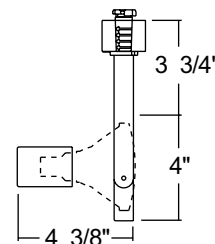

TRAC-MASTER®

Avant Garde

OPEN BACK SPOTLIGHTS

T363 and T368

Project: _____

Fixture Type: _____

Location: _____

Contact/Phone: _____

PRODUCT DESCRIPTION

The clean, functional lines of the open back allows maximum adjustability. Open Back Spotlights relamp from back and have floating socket mount and on/off switch. The minimum profile with stylized yoke design is ideal for retail and commercial applications.

Construction Die formed steel.

Aiming 90° vertical aiming capability and 358° rotation.

Government Procurement

BAA – Buy America(n) Act: Product qualifies as a domestic end product under the Buy American Act as implemented in the FAR and DFARS. Product also qualifies as manufactured in the United States under DOT Buy America regulations.

BABA – Build America Buy America: Product qualifies as produced in the United States under the definitions of the Build America, Buy America Act.

Please refer to www.acuitybrands.com/buy-american for additional information.

Labels UL listed, CSA certified.

Specifications subject to change without notice.

Line Voltage PAR30

Lamp 120V, 75W maximum PAR30 medium base.

Socket Medium base porcelain with nickel plated copper screw shell.

Juno Universal Track Adapter Compatible with Juno Trac-Master 1 or 2-circuit systems or Juno Trac-Lites system • Copper alloy contacts provide precise spring action - no arcing and will not take a set • True, positive electrical ground • On/off switch included • Patented embossed polarity arrows on bottom of adapter • Spring-loaded positive latch with embossed polarity arrows secures track light to track • Two-position power contact provided for two-circuit application.