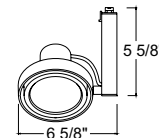

Line Voltage PAR30 Uno

Catalog Number	Description	Finish	Lamp
T831 WH	1-Lamp (Uno) w/Universal Trac Adapter	White	75W PAR30