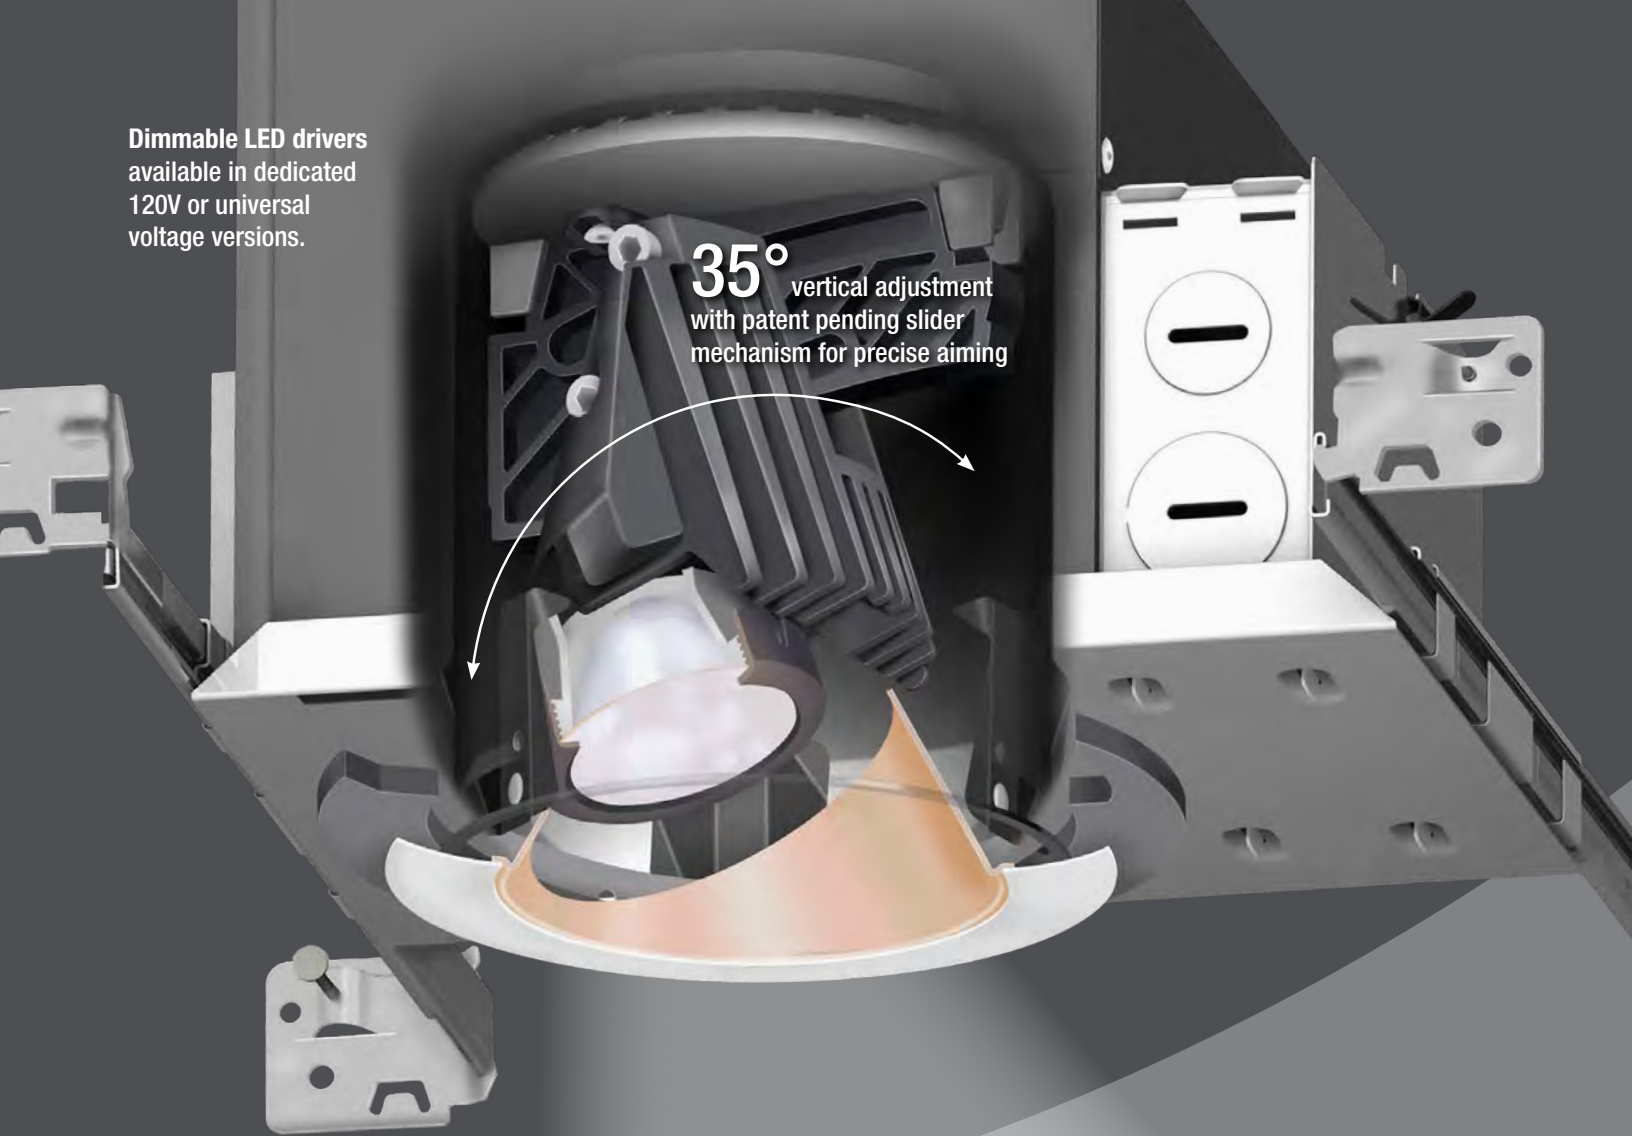

Dimmable LED drivers available in dedicated 120V or universal voltage versions.

35° vertical adjustment with patent pending slider mechanism for precise aiming