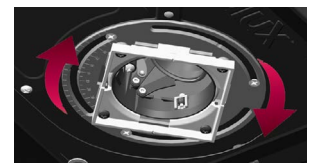

Tru-Line™ Makes Precision Installation Possible