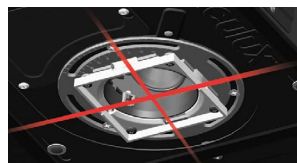

Tru-Line™ Makes Precision Installation Possible