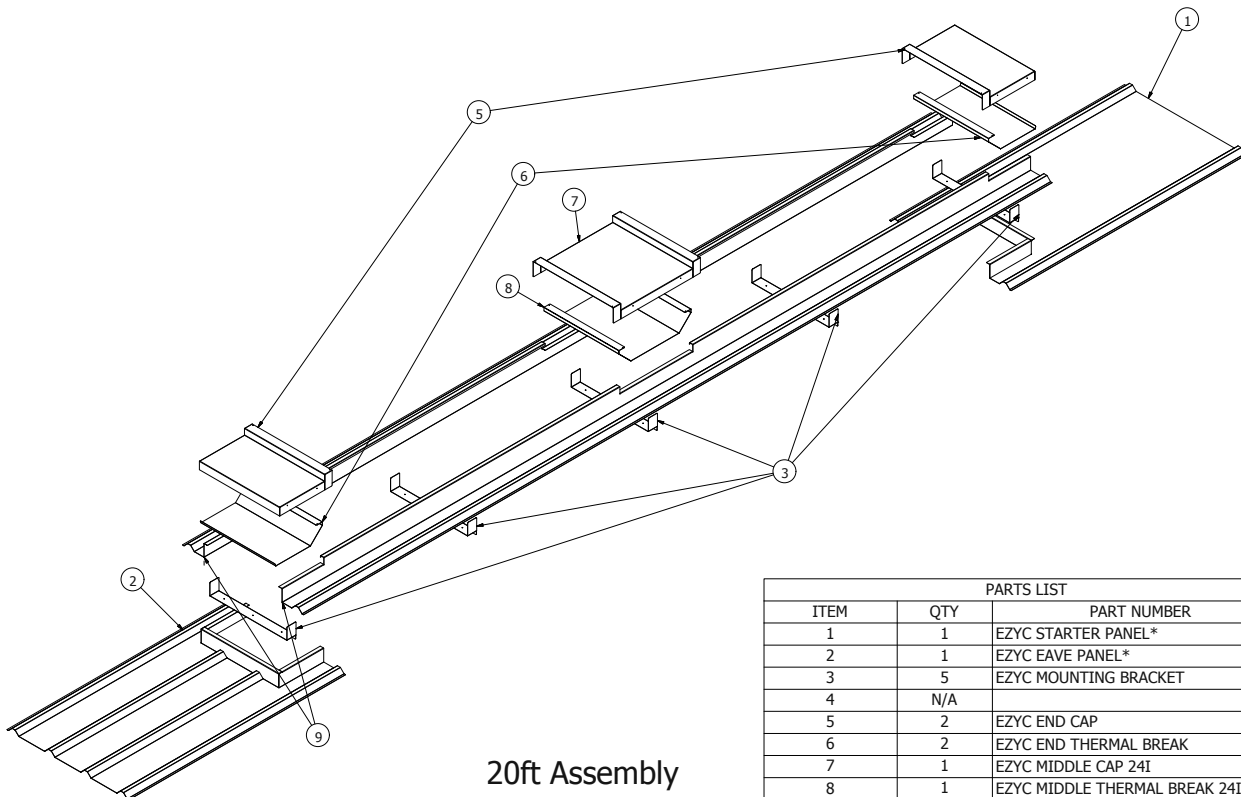

Specifications subject to change without notice.

PRODUCT PROFILE

Details Not To Scale

SPECIFICATIONS

Provides a cost-effective system to support the replacement of fiberglass panels on R-panel roofs with Sunoptics skylights. System also provides unique curb system to support a skylight install on a R-panel metal roof. The system is different from a standard curb in that it is assembled on the roof. It can be installed by a roofer versus a metal building installer.

Ideal for Replacement of R panel Fiberglass Skylights. System consists of an 18 gauge integrated curb system designed to fit 1 or more 2' x 8' skylights. System is assembled on the roof using curb system with skylights. Curb system consists of steel Starter panel, side rails, purlen mounting brackets, rail caps and eave panel.