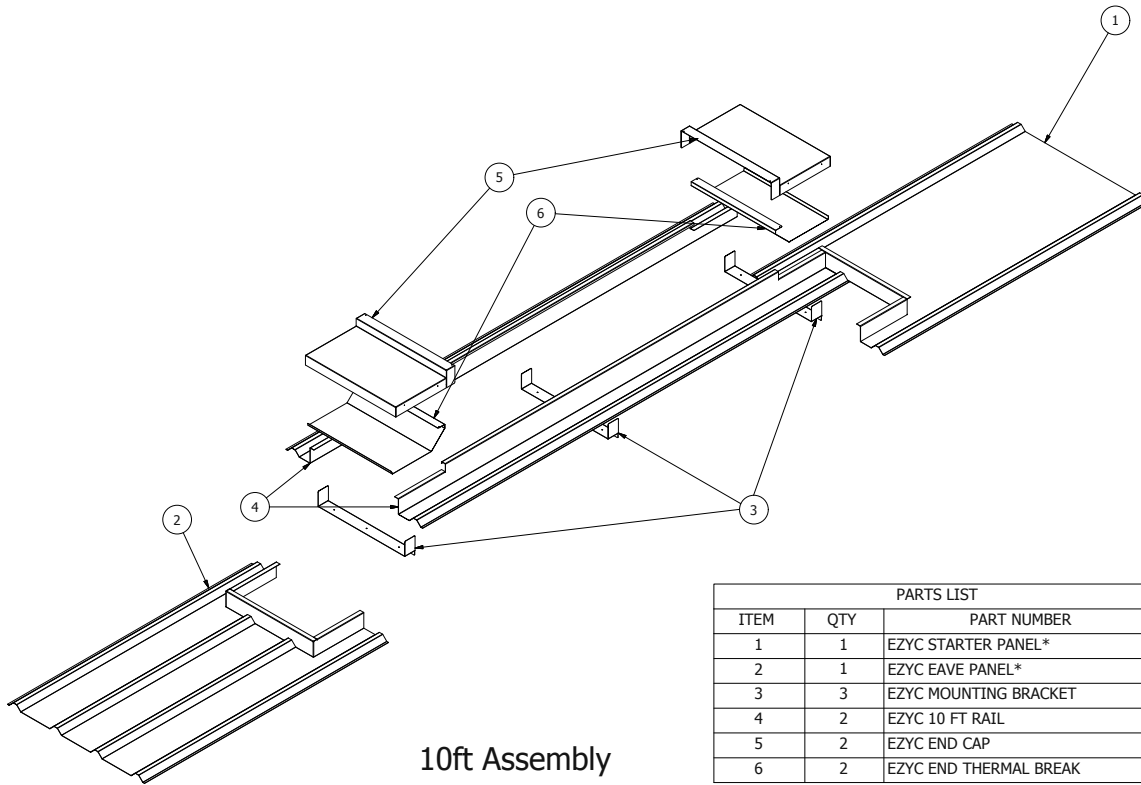

Specifications subject to change without notice.

PRODUCT PROFILE

Details Not To Scale

SPECIFICATIONS

Provides a cost-effective system to support the replacement of fiberglass panels on R-panel roofs with Sunoptics skylights. System also provides unique curb system to support a skylight install on a R-panel metal roof. The system is different from a standard curb in that it is assembled on the roof. It can be installed by a roofer versus a metal building installer.

Ideal for Replacement of R panel Fiberglass Skylights. System consists of an 18 gauge integrated curb system designed to fit 1 or more 2' x 8' skylights. System is assembled on the roof using curb system with skylights. Curb system consists of steel Starter panel, side rails, purlen mounting brackets, rail caps and eave panel.