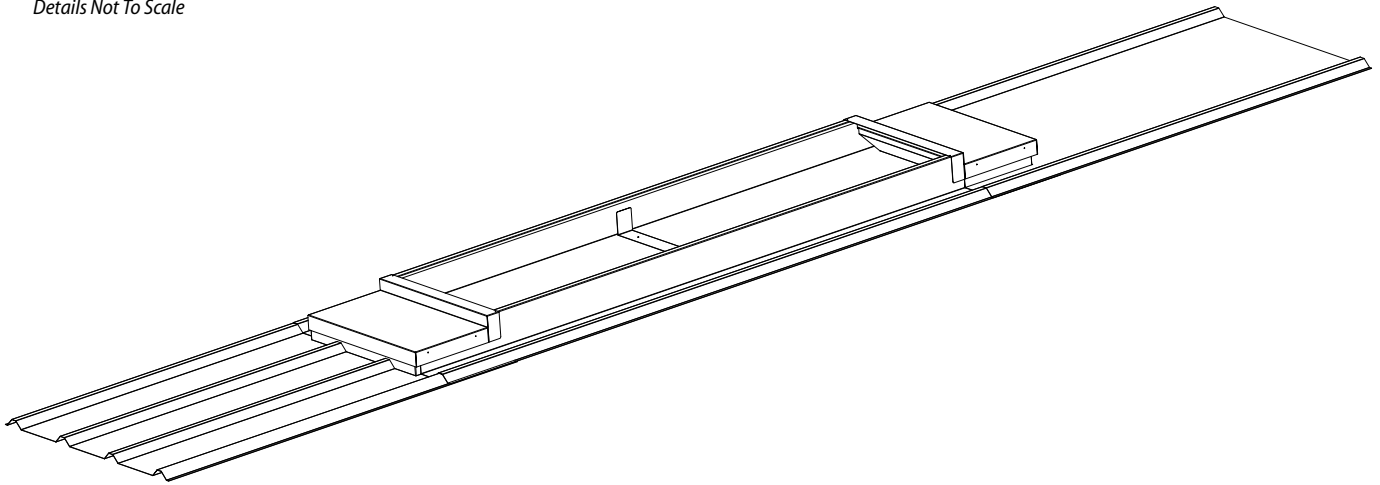

EZY Curb

Integrated Curb System

EZY Curb

AVAILABLE CERTIFICATIONS

FM Approval # 4431

High Velocity Hurricane Zone Approved

CE Certified

Class 1, Class 3 and Class 4 Hail Ratings Available
(Class 1 Default)

Specifications subject to change without notice.

PRODUCT PROFILE

Details Not To Scale

SPECIFICATIONS

Provides a cost-effective system to support the replacement of fiberglass panels on R-panel roofs with Sunoptics skylights. System also provides unique curb system to support a skylight install on a R-panel metal roof. The system is different from a standard curb in that it is assembled on the roof. It can be installed by a roofer versus a metal building installer.

Ideal for Replacement of R panel Fiberglass Skylights. System consists of an 18 gauge integrated curb system designed to fit 1 or more 2' x 8' skylights. System is assembled on the roof using curb system with skylights. Curb system consists of steel Starter panel, side rails, purlen mounting brackets, rail caps and eave panel.