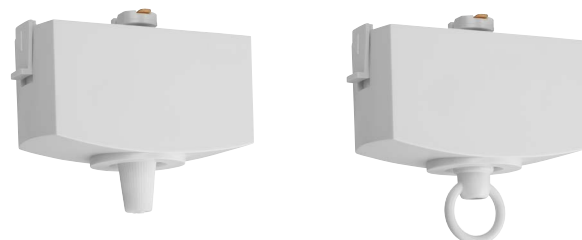

Alternate HTYPE Track Adapter Compatible with track systems which use a H-type track adapter, including Lithonia LTS Decorative Track (not LT type) • System specific and assembled to track fixture • Two-position power contact provided for two-circuit application • Available in white finishes • Consult factory for additional information.

Alternate LTYPE Track Adapter Compatible with track systems which use a L-type track adapter • System specific and assembled to track fixture • Two-position power contact provided for two-circuit application • Available in black and white finishes • Consult factory for additional information.

Listings UL and C-UL Listed • Union made • Assembled in U.S.A.

Government Procurement

BAA – Buy America(n) Act: Product qualifies as a domestic end product under the Buy American Act as implemented in the FAR and DFARS. Product also qualifies as manufactured in the United States under DOT Buy America regulations.

BABA – Build America Buy America: Product qualifies as produced in the United States under the definitions of the Build America, Buy America Act.

Please refer to www.acuitybrands.com/buy-american for additional information.