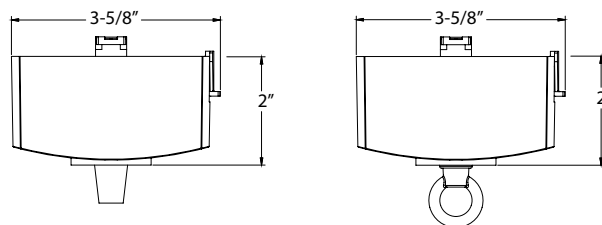

DIMENSIONS

Warranty 1-year limited warranty. This is the only warranty provided and no other statements in this specification sheet create any warranty of any kind. All other express and implied warranties are disclaimed. Complete warranty terms located at www.acuitybrands.com/support/warranty/terms-and-conditions

Specifications subject to change without notice.

INSTALLATION

For indoor use only.

ORDERING INFORMATION

Ordering Example: T31N WH, T31N GTYPE BL

Series	Mounting Adapter Type	Finish
T31N Trac-Master Pendant Adapter	(Blank) Juno Universal 120V Track Adapter GTYPE¹ G-Type Track Adapter HTYPE² H-Type Track Adapter LTYPE¹ L-Type Track Adapter	BL Black SL Silver WH White

Notes:

1. Available in BL or WH finishes only.
2. Available in WH only.