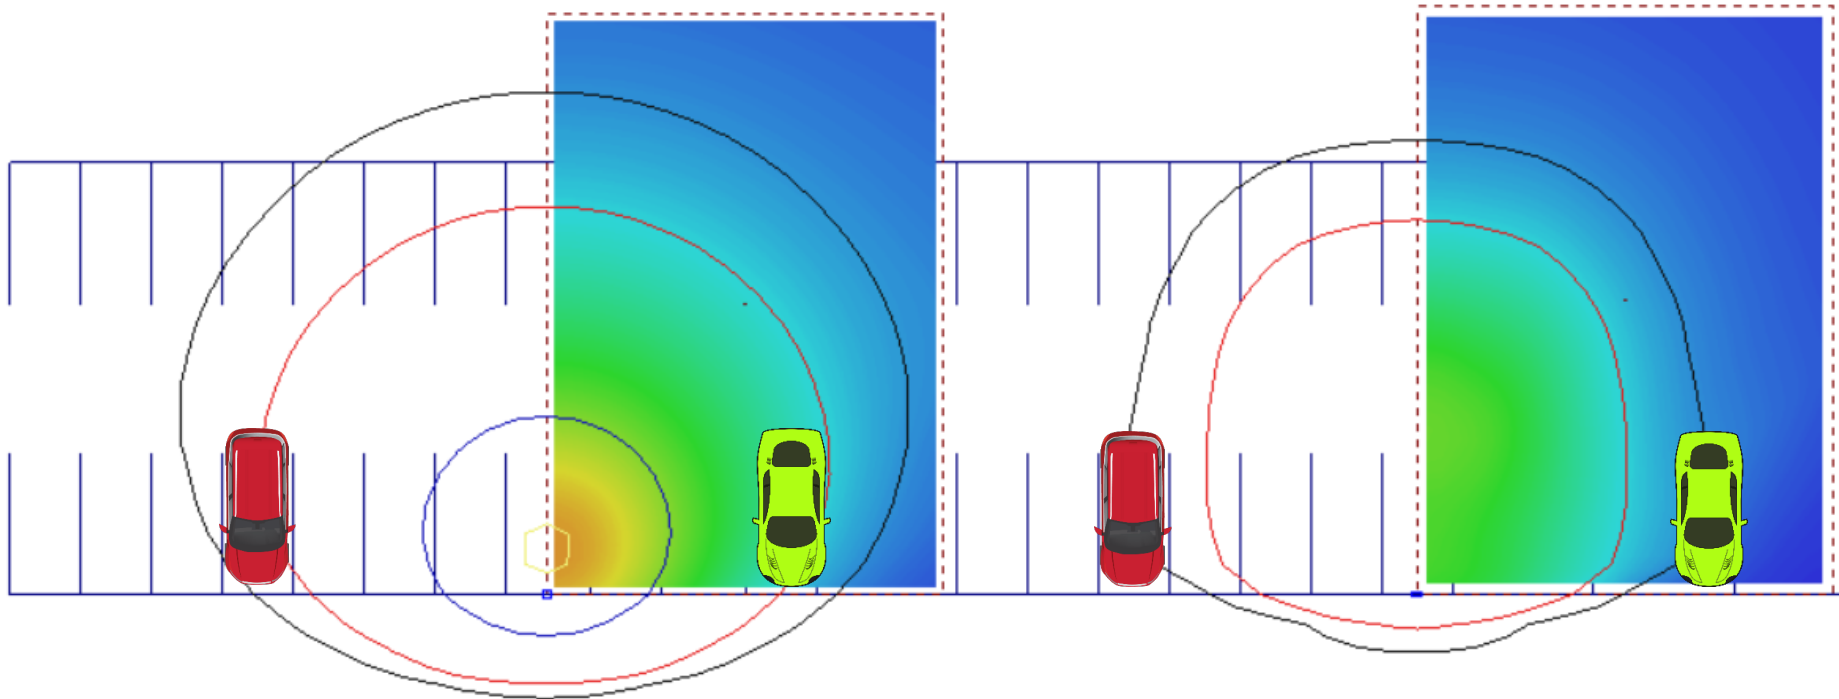

Replacing 250W Metal Halide with the TFX2 LED

**TFX2 LED
(94W Input Power)**

**TFA 250W Metal Halide
(295W Input Power)**

Luminaires mounted at 45° angle, 25 ft mounting height

EPA and Weight:

HID Product	Weight (lbs)	EPA	TFX LED Luminaire	Weight (lbs)	Max EPA
TFM	14.0	0.5	TFX1	5.0	0.5
TFL	27.0	1.3	TFX2	14.0	1.2
TFA	65.0	2.6	TFX3	21.0	1.8
TFA	65.0	2.6	TFX4	40.0	2.5