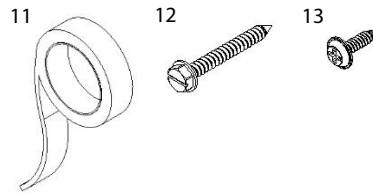

Skylights should not be installed in locations with an operating temperature in excess of -75° F or 180°F.

PRODUCT PROFILE

Details Not To Scale

PARTS LIST		
ITEM	DESCRIPTION	QTY
1	Signature Series Skylight Assembly	1
2	Optic Sphere	1
3	Open Ceiling Curb Transition	1
4	Curb	1
5	18" (406mm) Top Tube	1
6	Single-Blade Louver	Optional
7	Suspension Cables and Hardware	2
8	24" (610mm) Light Well Tube	Varies
9	Diffuser Lens	1
10	Diffuser Trim Ring	1
11	Foil Tape (rolls)	Varies
12	#10 Drill Tip Screw	8
13	#8 Drill Tip Screw	Varies