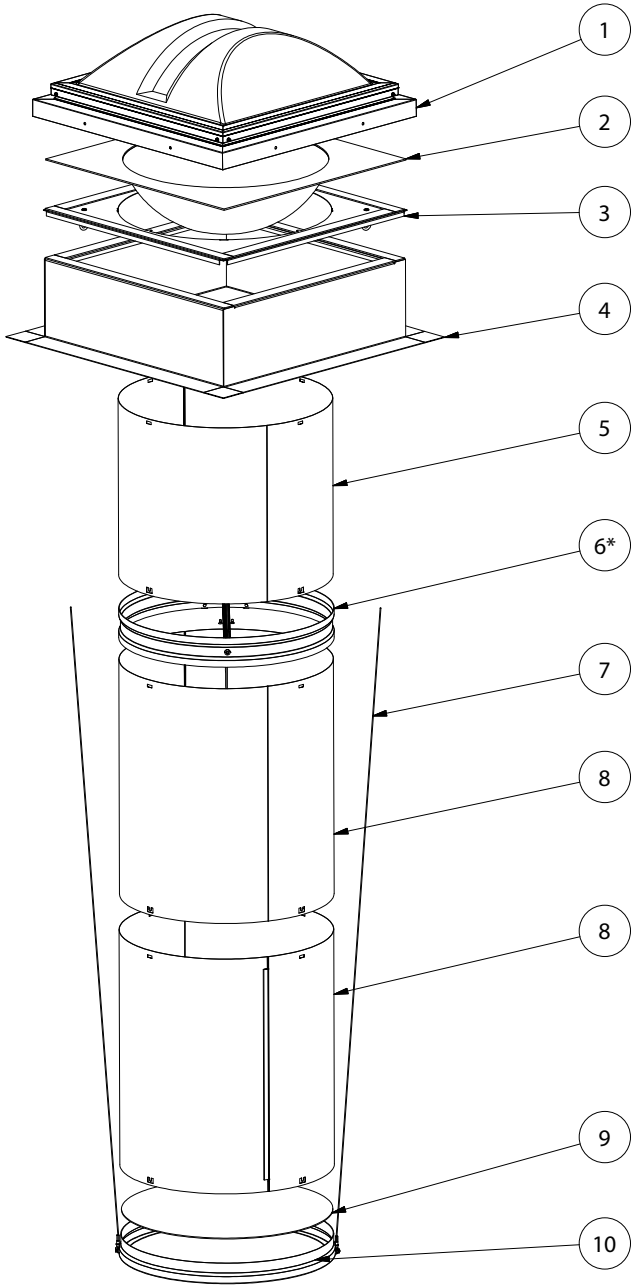

The integral curb shall be fabricated from .063" sheet aluminum on the exterior, corners heli-arc welded, and include a rigid insulation. The -21" (533mm) diameter light well shall be fabricated from 98% reflective MIRO-SILVER® with greater than 99% specular quality.

Skylights should not be installed in locations with an operating temperature in excess of -75° F or 180°F.

PRODUCT PROFILE

Details Not To Scale

PARTS LIST		
ITEM	DESCRIPTION	QTY
1	Signature Series Skylight Assembly	1
2	Optic Sphere	1
3	Open Ceiling Curb Transition	1
4	Curb	1
5	18" (406mm) Top Tube	1
6	Single-Blade Louver	Optional
7	Suspension Cables and Hardware	2
8	24" (610mm) Light Well Tube	Varies
9	Diffuser Lens	1
10	Diffuser Trim Ring	1
11	Foil Tape (rolls)	Varies
12	#10 Drill Tip Screw	8
13	#8 Drill Tip Screw	Varies

--	--	--

Diffuser Lens Style	Light Wall Length	Options
CLPRIS Clear Prismatic Acrylic Round Lens	4FT 4-Foot (1219mm) Shaft	DAMPER Light Louver
WHPRIS White Prismatic Acrylic Round Lens	6FT 6-Foot (1829mm) Shaft	SBAR Security Bar
WHFRST White Frosted Acrylic Round Lens	8FT 8-Foot (2438mm) Shaft	CCT Warm-white color-shifting lens