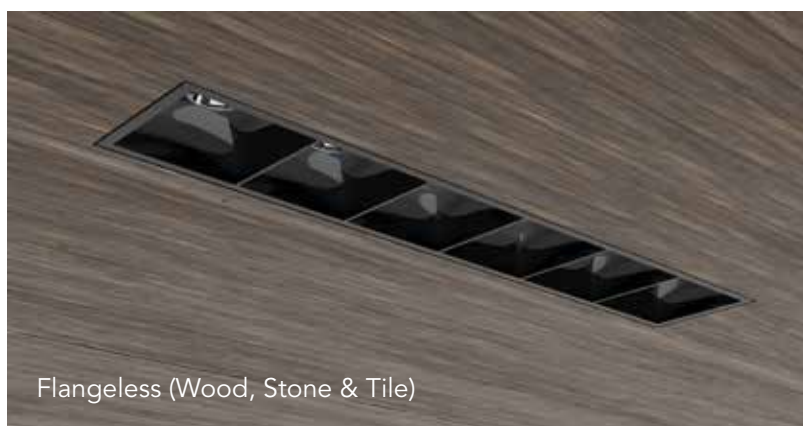

Aculux lini is the only complete family of miniature linear recessed luminaires offering truly coordinated apertures. From the room side, the downlight, adjustable accent and wall wash all look virtually identical allowing you to provide all layers of light from a single linear downlight family. Lini adjustable accent luminaire is also bi-directional with $\pm 35^\circ$ tilt, providing the capability to accent vertical surfaces quietly and discreetly.

Downlight

Adjustable

Wall Wash

Meticulous Design Meets Beautiful Style

Aculux lini is capable of delivering the sophisticated look of flangeless for virtually any ceiling material....drywall, millwork, stone, tile, or metal. Lini is also available in five finishes to coordinate with most interiors. And the optics were designed to keep light off the baffle, meaning all five finishes provide a decorative element while having virtually no luminance, allowing the light source to disappear.