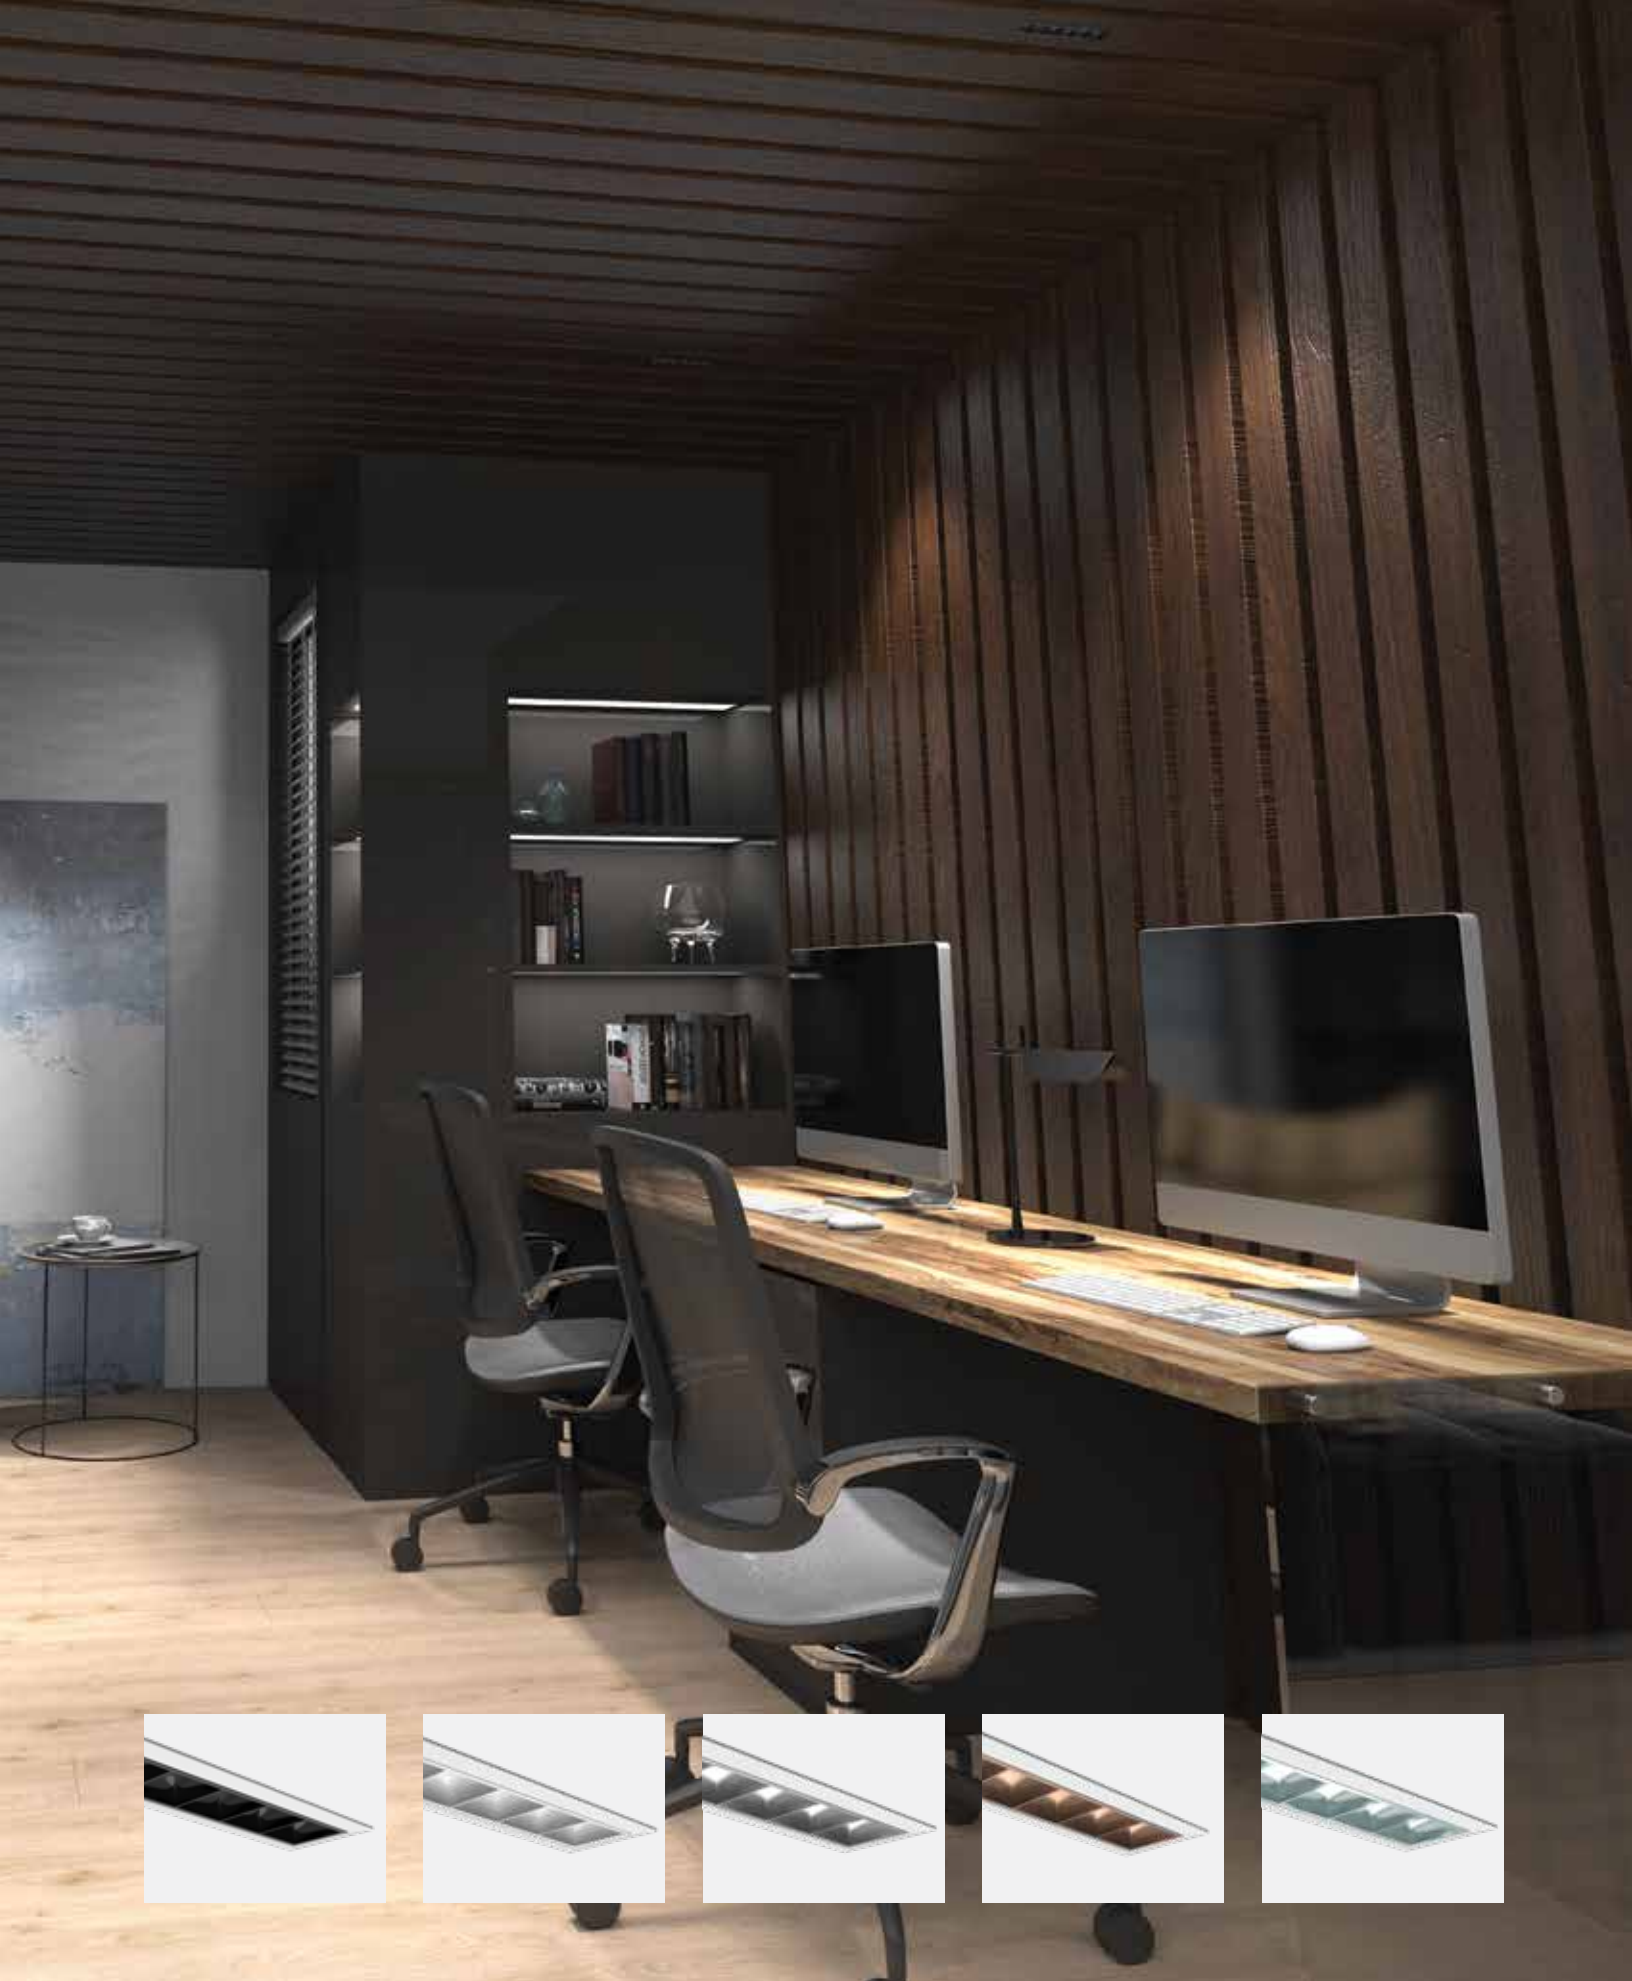

Aculux lini is the only complete family of miniature linear recessed luminaires offering truly coordinated apertures. From the room side, the downlight, adjustable accent and wall wash all look virtually identical allowing you to provide all layers of light from a single linear downlight family. Lini adjustable accent luminaire is also bi-directional with $\pm 35^\circ$ tilt, providing the capability to accent vertical surfaces quietly and discreetly.

Downlight

Adjustable

Wall Wash

Meticulous Design Meets Beautiful Style

Aculux lini is capable of delivering the sophisticated look of flangeless for virtually any ceiling material....drywall, millwork, stone, tile, or metal. Lini is also available in five finishes to coordinate with most interiors. And the optics were designed to keep light off the baffle, meaning all five finishes provide a decorative element while having virtually no luminance, allowing the light source to disappear.