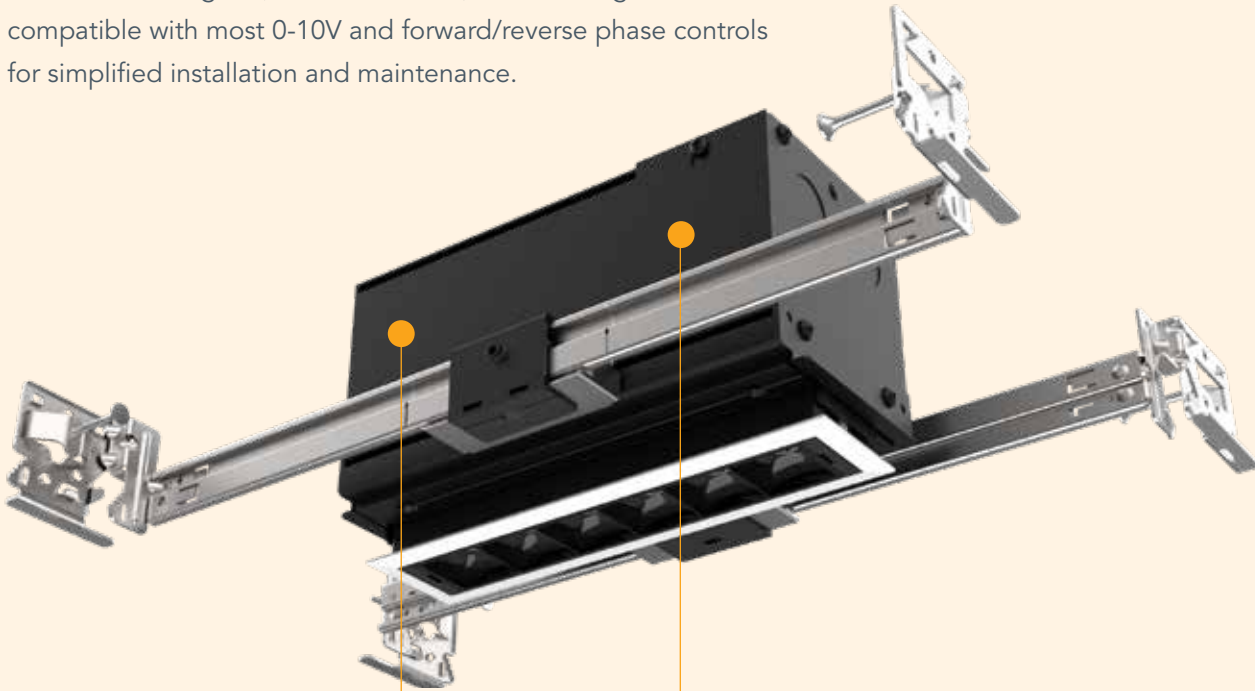

Aculux lini is the only complete family of miniature linear recessed luminaires offering truly coordinated apertures. From the room side, the downlight, adjustable accent and wall wash all look virtually identical allowing you to provide all layers of light from a single linear downlight family. Lini adjustable accent luminaire is also bi-directional with $\pm 35^\circ$ tilt, providing the capability to accent vertical surfaces quietly and discreetly.

Downlight

Adjustable

Wall Wash

Meticulous Design Meets Beautiful Style

Aculux lini is capable of delivering the sophisticated look of flangeless for virtually any ceiling material....drywall, millwork, stone, tile, or metal. Lini is also available in five finishes to coordinate with most interiors. And the optics were designed to keep light off the baffle, meaning all five finishes provide a decorative element while having virtually no luminance, allowing the light source to disappear.

Small Housing Profile

Aculux lini is a perfect solution where plenum space is restricted. The recessed new construction housing stands at just 4" above the ceiling and is IC, Air-Tight, and CCEA (Chicago Plenum) approved standard. All lengths (2, 4, 6, 8, 12 cell) feature integral driver compatible with most 0-10V and forward/reverse phase controls for simplified installation and maintenance.