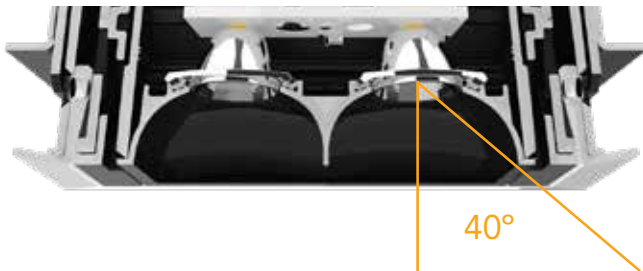

370 Lumens

740 Lumens

1115 Lumens

1480 Lumens

2230 Lumens

Images are to scale

Precision Crafted Optics

Aculux provides precision beam control in five distributions for general illumination, accent lighting, or wall washing. The ultra low glare optics, coupled with shielding baffle, provides industry leading brightness and glare control to make the light source virtually disappear.

Precision Beam Control

Ultra Low Glare Optics & Superior Shielding

Provide 40° visual cutoff to source and source image

Exceptional Quality of Light

Binned to within 2 step MacAdam Ellipse

< 2 SDCM

Coordinated Apertures