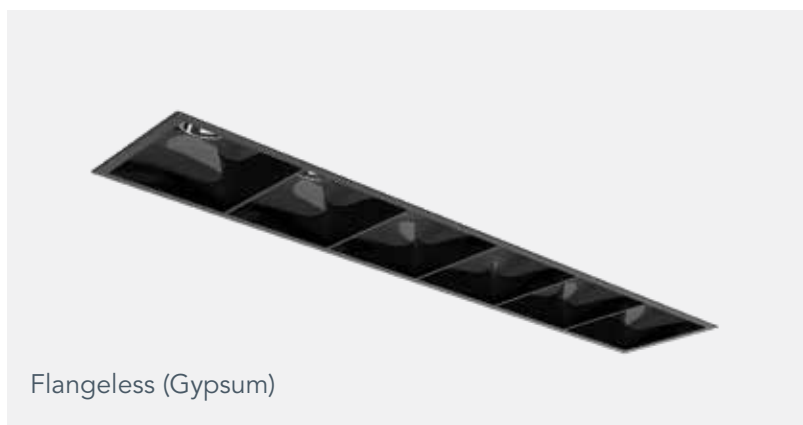

Aculux lini is the only complete family of miniature linear recessed luminaires offering truly coordinated apertures. From the room side, the downlight, adjustable accent and wall wash all look virtually identical allowing you to provide all layers of light from a single linear downlight family. Lini adjustable accent luminaire is also bi-directional with $\pm 35^\circ$ tilt, providing the capability to accent vertical surfaces quietly and discreetly.

Downlight

Adjustable

Wall Wash

Meticulous Design Meets Beautiful Style

Aculux lini is capable of delivering the sophisticated look of flangeless for virtually any ceiling material....drywall, millwork, stone, tile, or metal. Lini is also available in five finishes to coordinate with most interiors. And the optics were designed to keep light off the baffle, meaning all five finishes provide a decorative element while having virtually no luminance, allowing the light source to disappear.