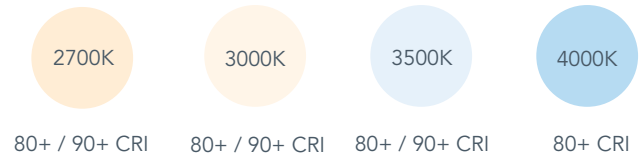

1 inch

Introduction

Aculux lini™

Power & Performance ... miniature form factor

Although diminutive in size, Aculux lini delivers exceptional power and performance. Available in five discrete lengths, lini delivers 370 to 2230 lumens per downlight. With these levels of illumination, Aculux lini is an excellent solution to add sophistication to any interior.

Integral Driver

Compatible with Forward Phase Triac Dimmers & 0-10V Dimmers
Down to 1%

Low Profile Housing

IC, Air-Tight, Chicago Plenum (CCEA) Standard

Configurations

Beam Spreads

Color Temperatures

Style

2 Cell / 370 Lumens

4 Cell / 740 Lumens

6 Cell / 1115 Lumens

8 Cell / 1480 Lumens

12 Cell / 2230 Lumens

Function

Finishes

Flange Styles