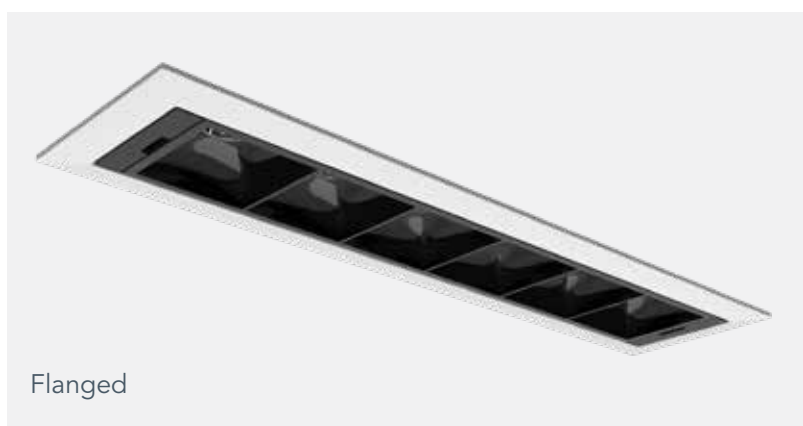

Lini is also the industry's only comprehensive miniature linear downlight, adjustable accent, and wall wash family offering truly coordinated apertures.

Aculux lini recessed luminaires provide sophisticated, modern minimalism to any residential, hospitality, or corporate environment.

Aculux lini is the only complete family of miniature linear recessed luminaires offering truly coordinated apertures. From the room side, the downlight, adjustable accent and wall wash all look virtually identical allowing you to provide all layers of light from a single linear downlight family. Lini adjustable accent luminaire is also bi-directional with $\pm 35^\circ$ tilt, providing the capability to accent vertical surfaces quietly and discreetly.

Downlight

Adjustable

Wall Wash

Meticulous Design Meets Beautiful Style

Aculux lini is capable of delivering the sophisticated look of flangeless for virtually any ceiling material....drywall, millwork, stone, tile, or metal. Lini is also available in five finishes to coordinate with most interiors. And the optics were designed to keep light off the baffle, meaning all five finishes provide a decorative element while having virtually no luminance, allowing the light source to disappear.

Small Housing Profile

Aculux lini is a perfect solution where plenum space is restricted. The recessed new construction housing stands at just 4" above the ceiling and is IC, Air-Tight, and CCEA (Chicago Plenum) approved standard. All lengths (2, 4, 6, 8, 12 cell) feature integral driver compatible with most 0-10V and forward/reverse phase controls for simplified installation and maintenance.