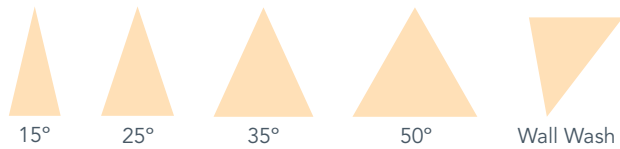

370 Lumens

740 Lumens

1115 Lumens

1480 Lumens

2230 Lumens

Images are to scale

Precision Crafted Optics

Aculux provides precision beam control in five distributions for general illumination, accent lighting, or wall washing. The ultra low glare optics, coupled with shielding baffle, provides industry leading brightness and glare control to make the light source virtually disappear.

Precision Beam Control

Ultra Low Glare Optics & Superior Shielding

Provide 40° visual cutoff to source and source image

Exceptional Quality of Light

Binned to within 2 step MacAdam Ellipse

< 2 SDCM

Coordinated Apertures