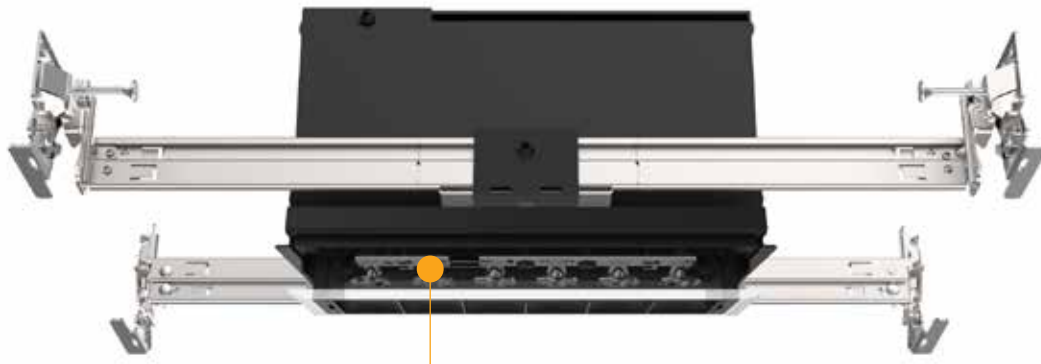

1 inch

Introduction

Aculux lini™

Power & Performance ... miniature form factor

Although diminutive in size, Aculux lini delivers exceptional power and performance. Available in five discrete lengths, lini delivers 370 to 2230 lumens per downlight. With these levels of illumination, Aculux lini is an excellent solution to add sophistication to any interior.

370 Lumens

740 Lumens

1115 Lumens

1480 Lumens

2230 Lumens

Images are to scale

Precision Crafted Optics

Aculux provides precision beam control in five distributions for general illumination, accent lighting, or wall washing. The ultra low glare optics, coupled with shielding baffle, provides industry leading brightness and glare control to make the light source virtually disappear.

Precision Beam Control

Ultra Low Glare Optics & Superior Shielding

Provide 40° visual cutoff to source and source image

Exceptional Quality of Light

Binned to within 2 step MacAdam Ellipse

< 2 SDCM

Coordinated Apertures

Aculux lini is the only complete family of miniature linear recessed luminaires offering truly coordinated apertures. From the room side, the downlight, adjustable accent and wall wash all look virtually identical allowing you to provide all layers of light from a single linear downlight family. Lini adjustable accent luminaire is also bi-directional with $\pm 35^\circ$ tilt, providing the capability to accent vertical surfaces quietly and discreetly.